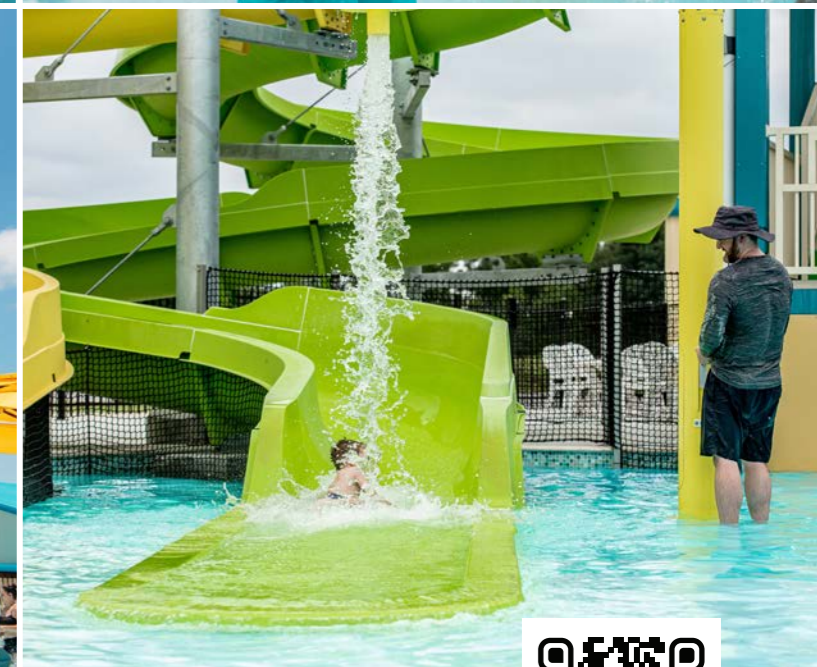

Tech Kids Love

We are constantly innovating our features to keep kids engaged. We've recently added fixtures that visually come to life, with light-up bars in captivating hues that "fill up" and change to an electrifying shade of green when our water cannons are ready to be released!

Effortlessly Operated

What truly sets Interactive Play apart is our user-friendly interface. Designed with simplicity in mind, our system requires minimal training, allowing teams to efficiently manage the waterpark without the hassle of complex operations. This **saves time** and **reduces operator costs**.

Premium Manufacturing

Our play structures are designed, engineered and **manufactured in the United States (Lockport, New York.)**

Built to Endure: No more rust and wear. We've chosen fiberglass for our MLPS frame, decking, I-beams, railings, stairs, and enclosure panels, guaranteeing unmatched corrosion resistance.

High-End Finishes: We employ glass bead-blasting on all manifolds and surface passivation on all non-coated stainless steel features, ensuring longevity and resilience.

Interactives That Last: Take quality to the next level with our industrial-grade irrigation valves. These interactive features are designed to provide endless fun and are rigorously field-tested for both repetition and longevity.

Watch This Park in Action!