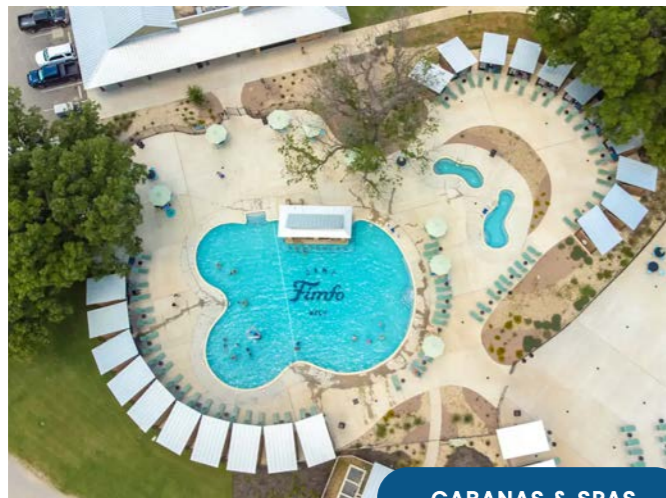

CABANAS & SPAS