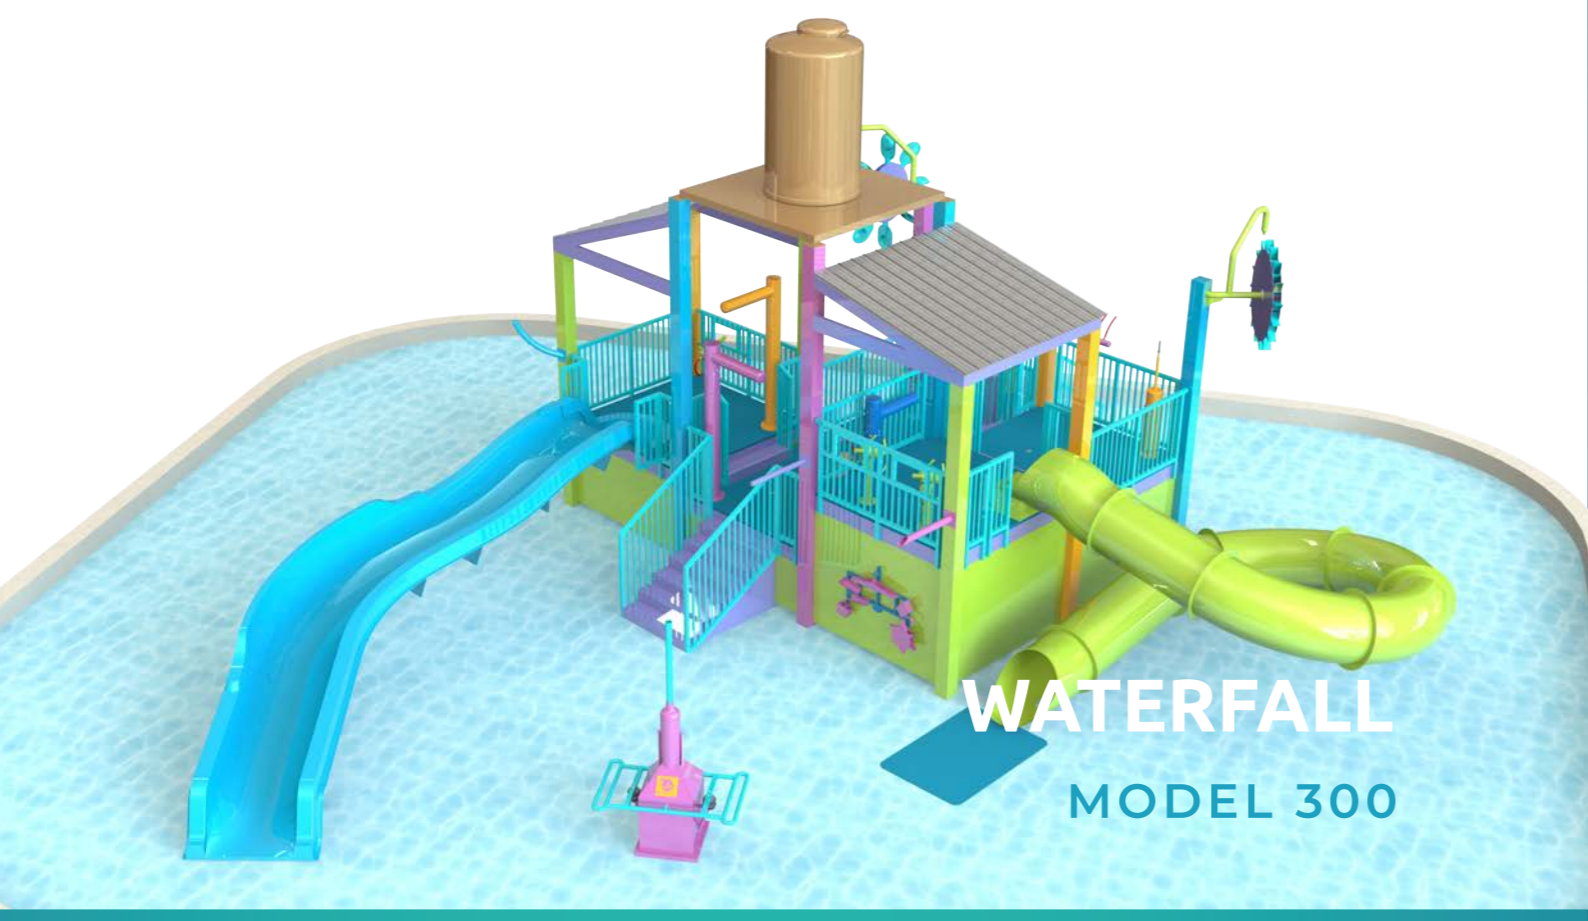

WATERFALL

MODEL 300

12 Interactive Features	2 Slides, Open Flume & Enclosed Body Slide	1 Water Battle Zone

Customize Colors, Theming & Features

HIGHLIGHTS

This multi-level play structure features the signature Power Plunge (460 gallon) on the highest roof, creating a cascading waterfall effect over the entire structure.

This model houses **7 water spray features**, including two tentacle sprayers, in addition to our interactives.

It boasts two different types of slides and a water battle zone for all-age fun!

SPECIFICATIONS

Unit Size L/W/H	24'8" x 29' x 24'10"
Min. Required Footprint	3550 SQ. FT. / 329.8 SQ. M.
Top Deck Height	78 IN. / 1.9 M.
User Capacity (structure + pool)	Up To 142 Water Players
Application	Shallow Depth Pool