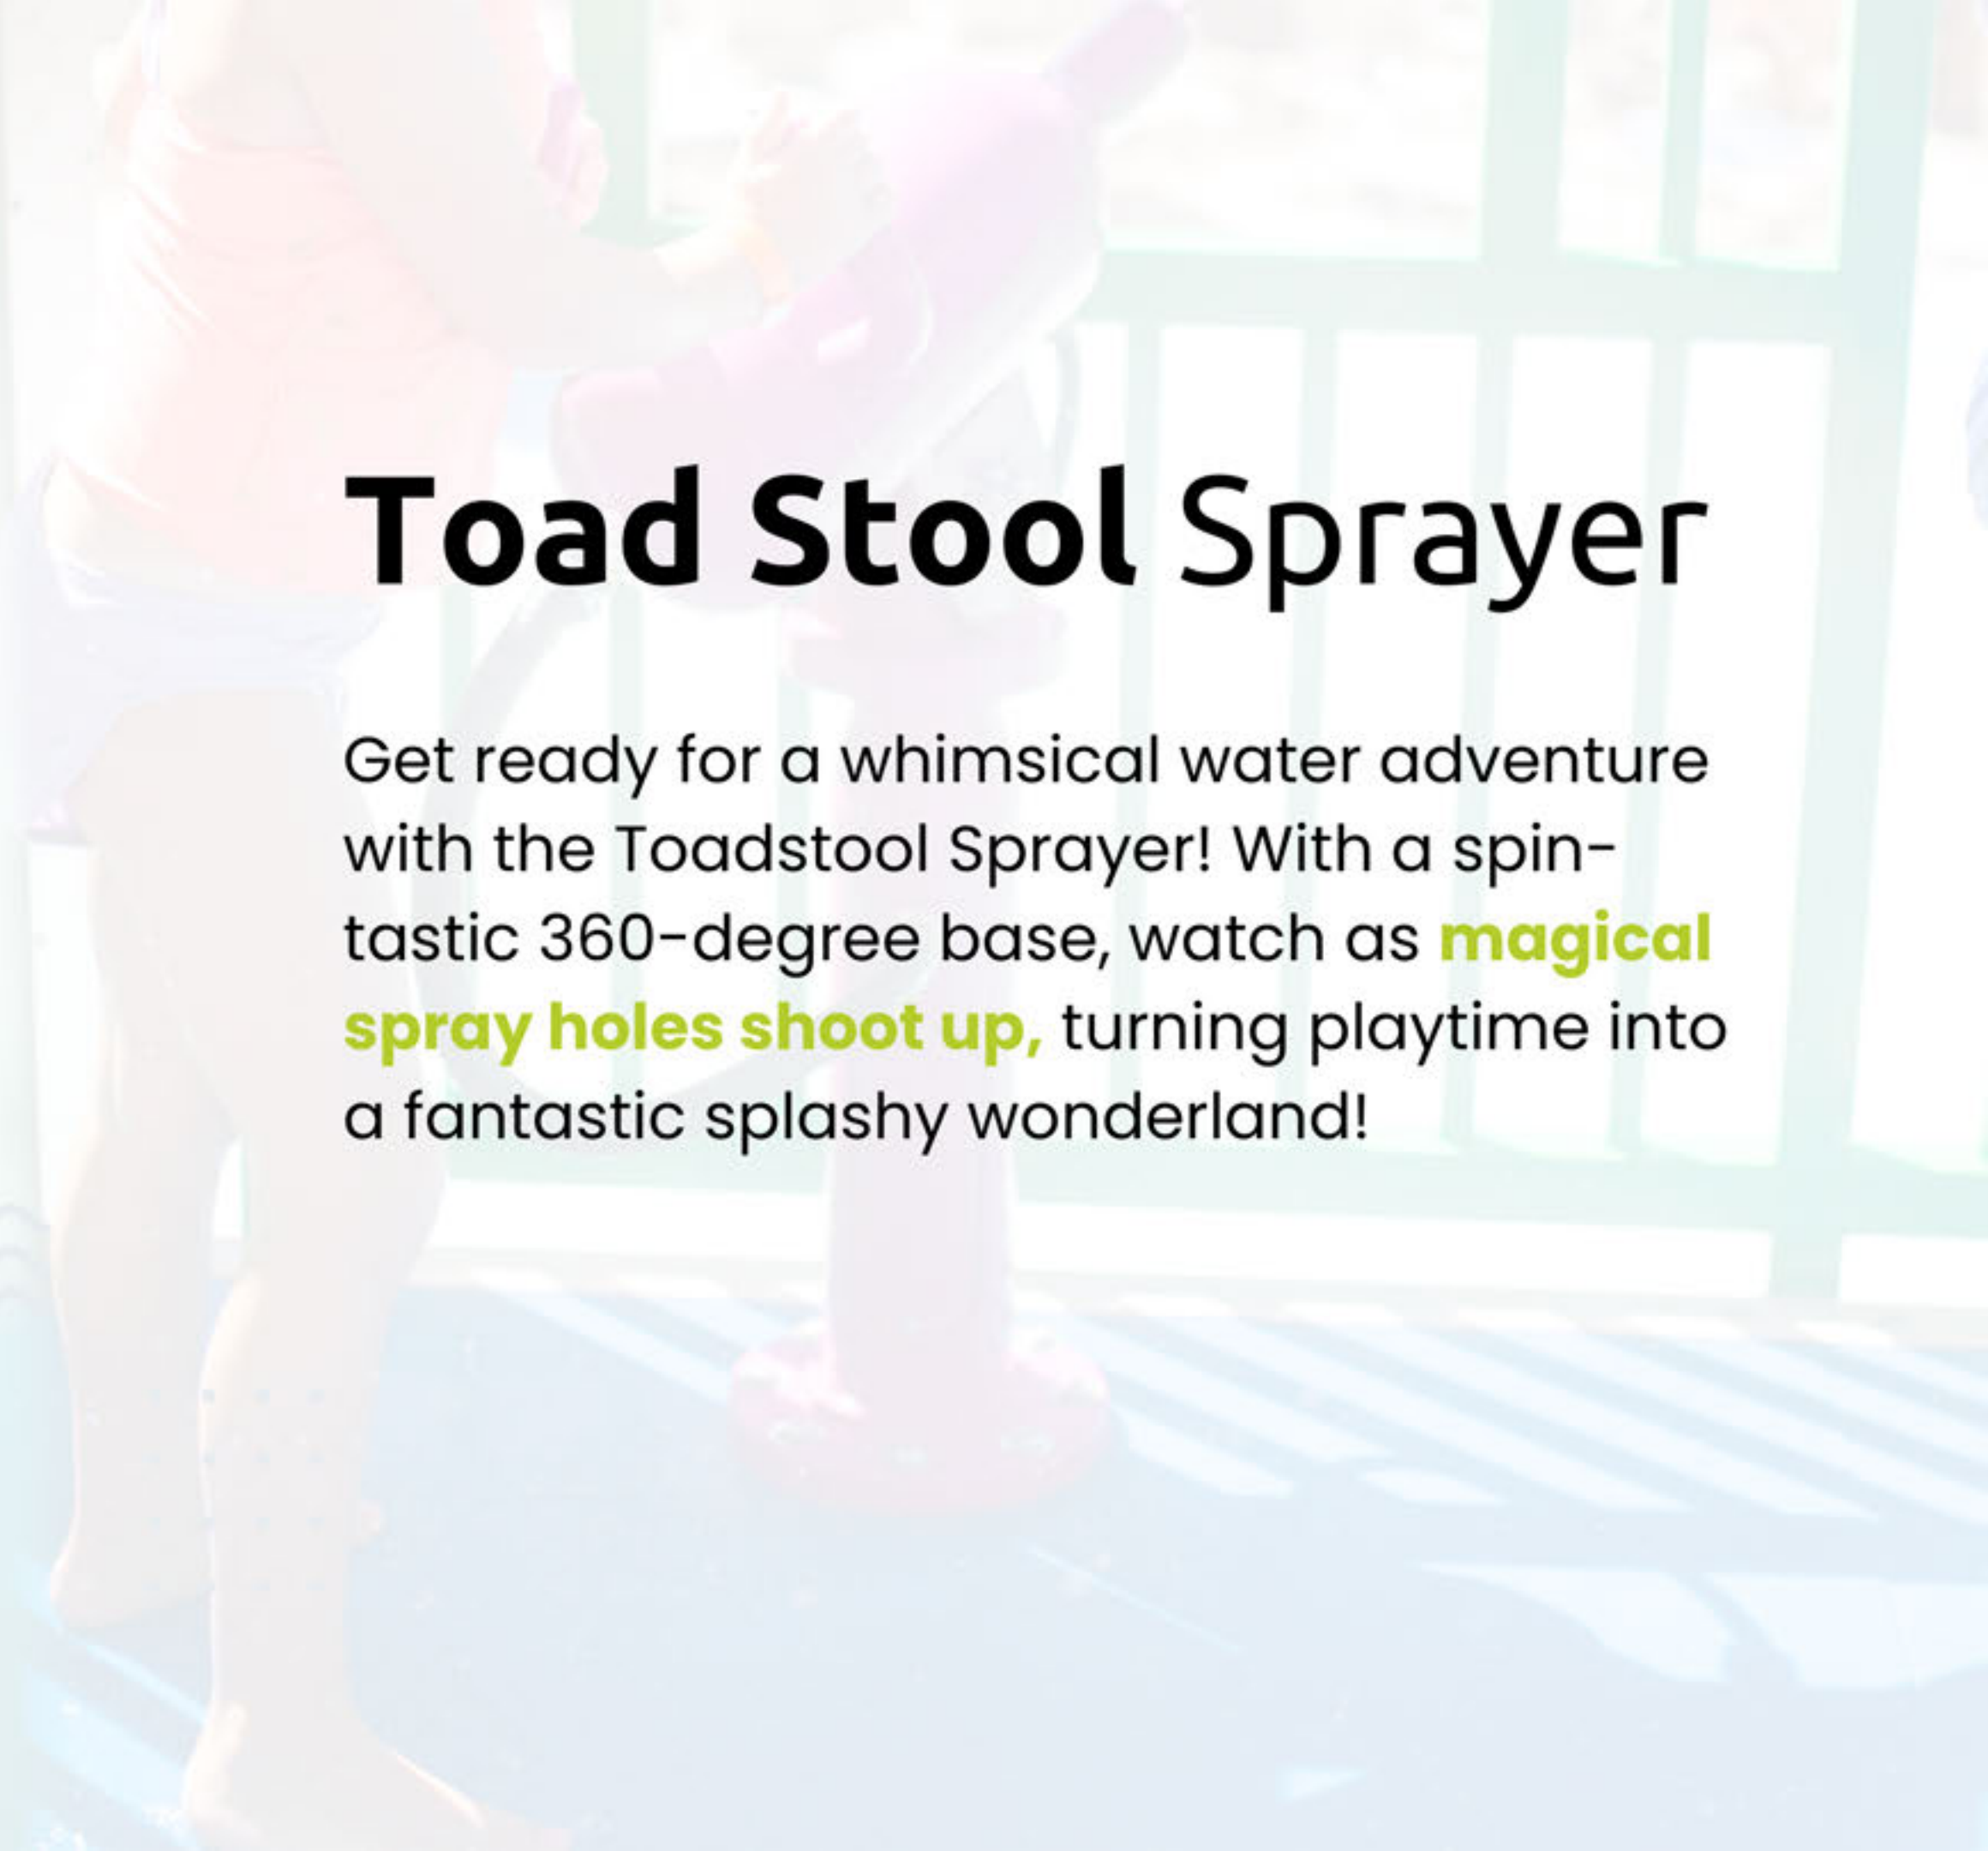

# Wee Womper

The Wee Womper is a versatile water blaster **designed for young adventurers**, sparking fun water battles on the aquatic playground. With a simple button press, a **friendly stream of water** ensures endless sunny-day entertainment.

# Toad Stool Sprayer

Get ready for a whimsical water adventure with the Toadstool Sprayer! With a spin-tastic 360-degree base, watch as **magical spray holes shoot up**, turning playtime into a fantastic splashy wonderland!