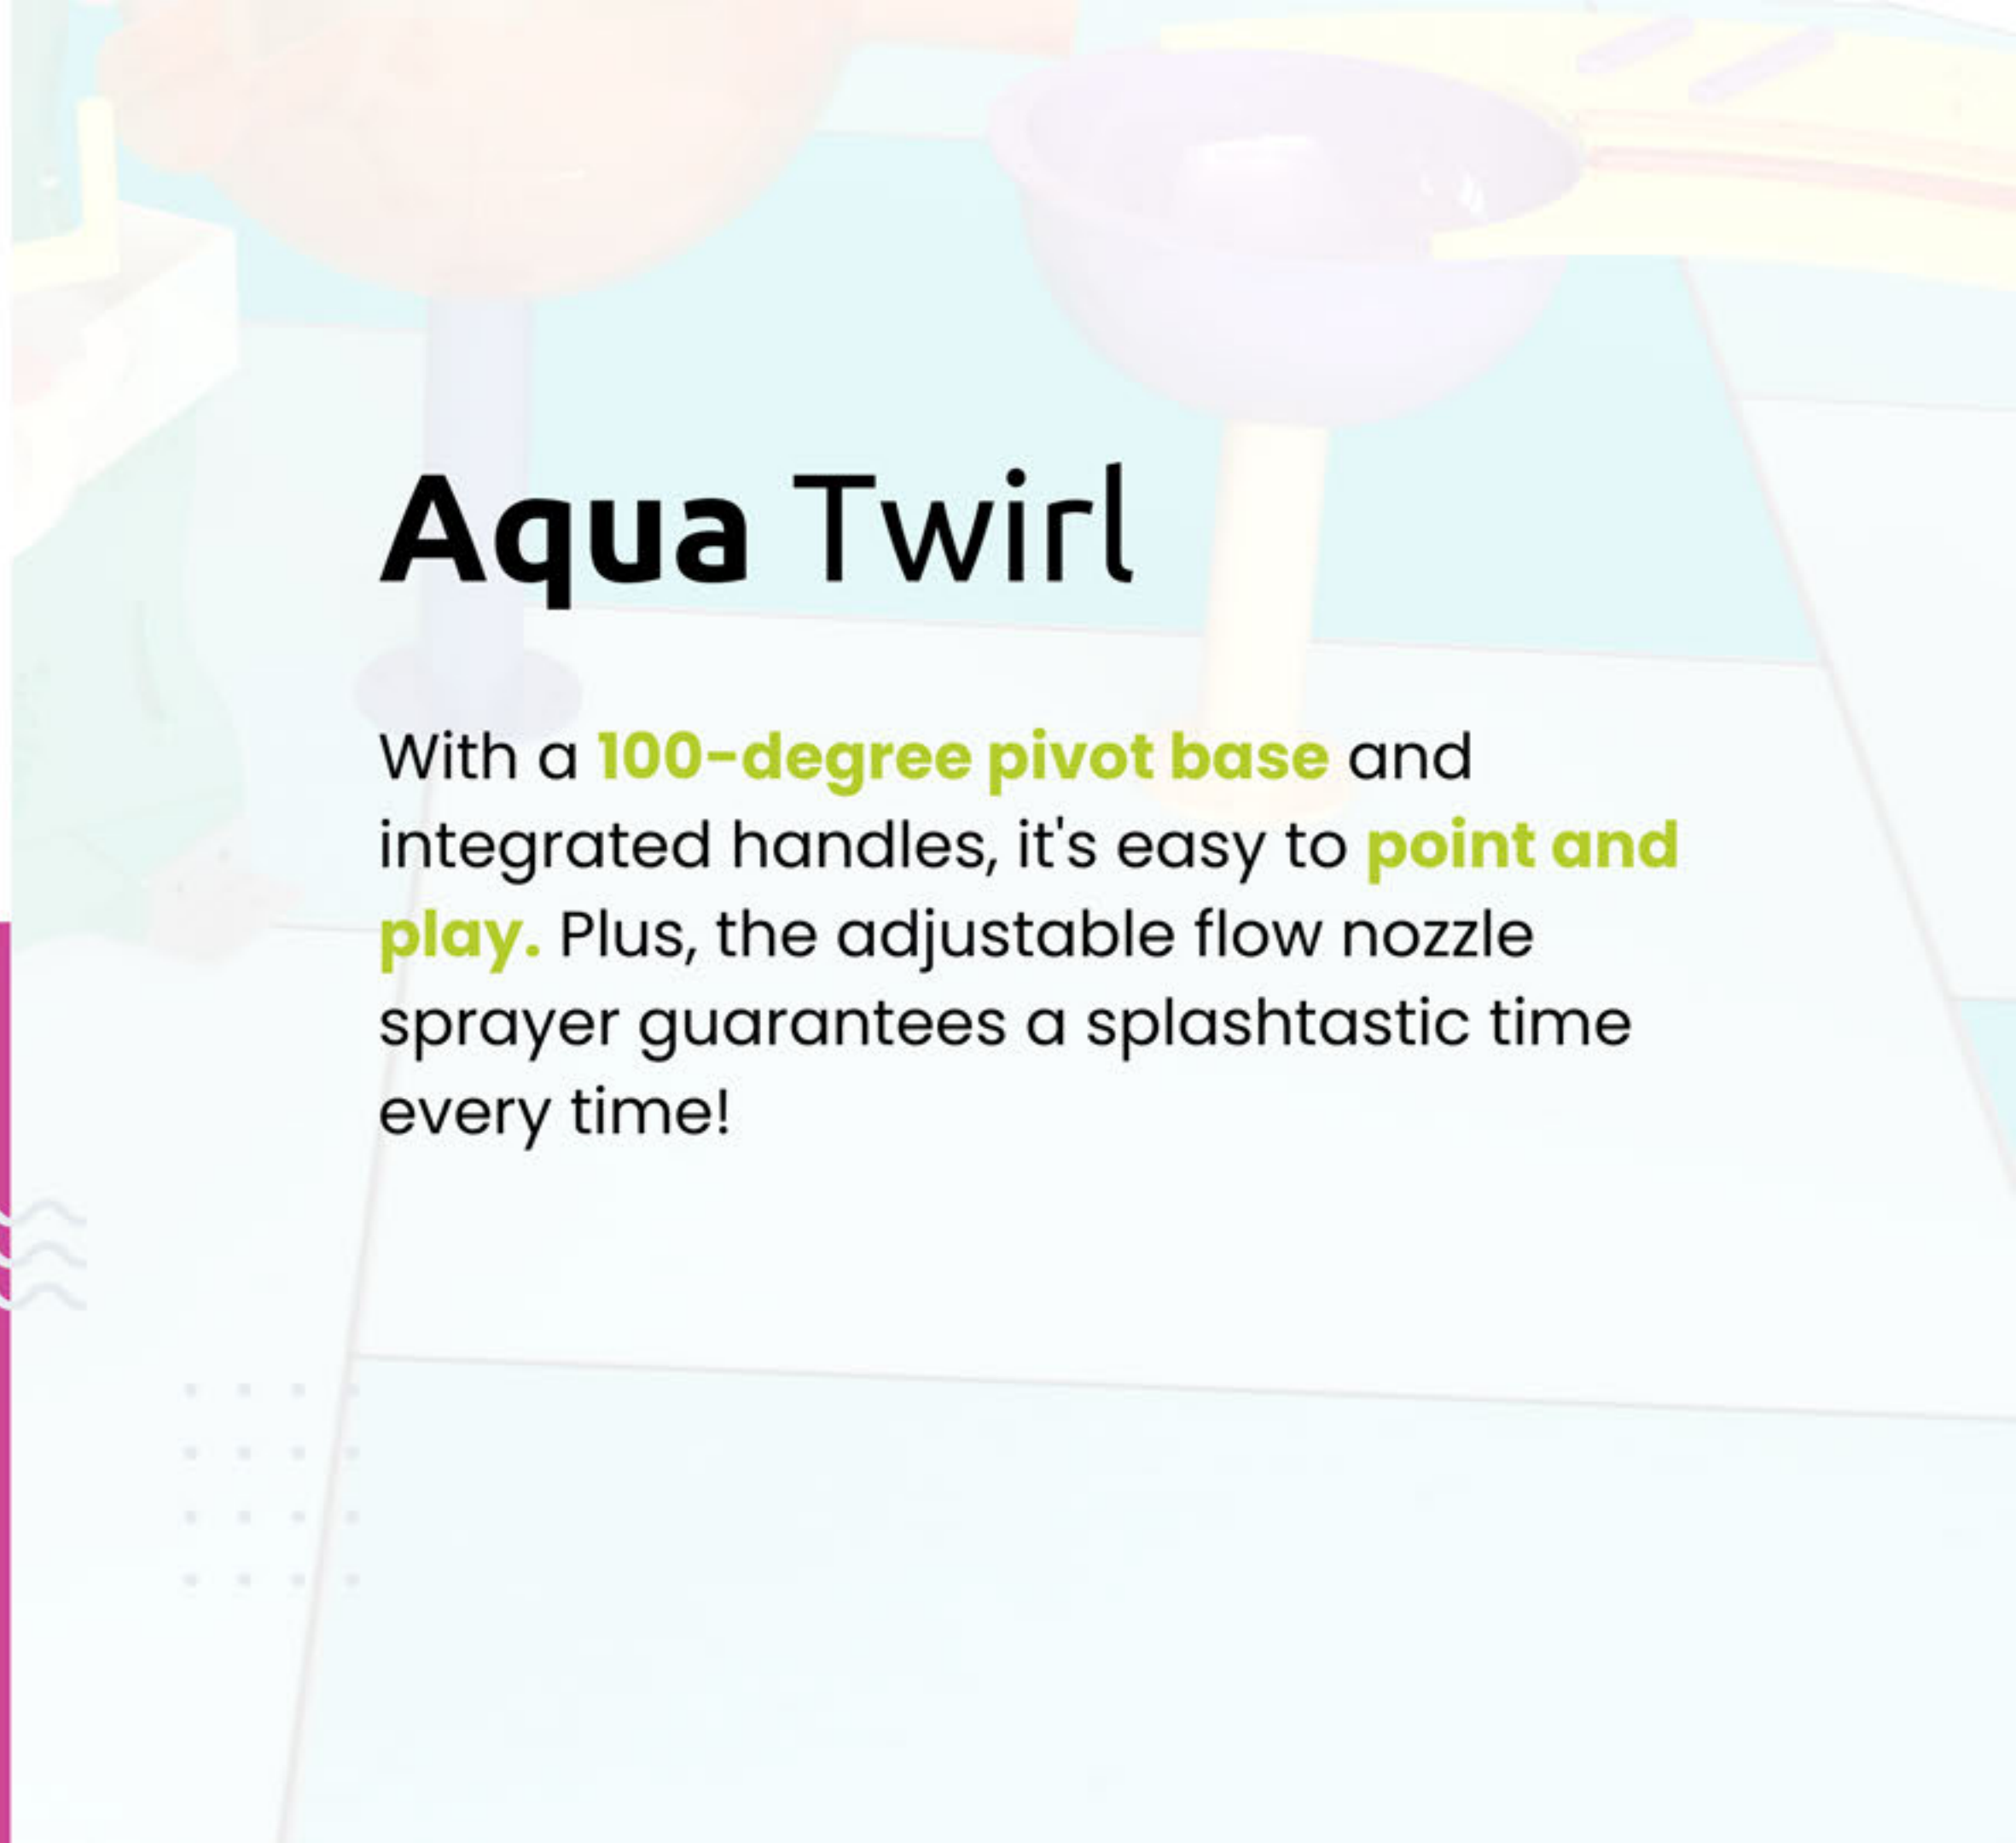

# Canopy Cascade

Get ready for water wonders with the Canopy Cascade! This awesome spot has a magical **360-degree umbrella** nozzle, making a cool **water canopy** for kids to play with and hide under.

# Bucket Roulette

Get ready for a spinning splash party with the Bucket Roulette! The 360-degree **spinning buckets** can be aligned for a watery surprise or turned to drench the kids directly. **Watch the buckets tip** on their own once filled – it's water play with a twist!

# Aqua Twirl

With a **100-degree pivot base** and integrated handles, it's easy to **point and play**. Plus, the adjustable flow nozzle sprayer guarantees a splashtastic time every time!