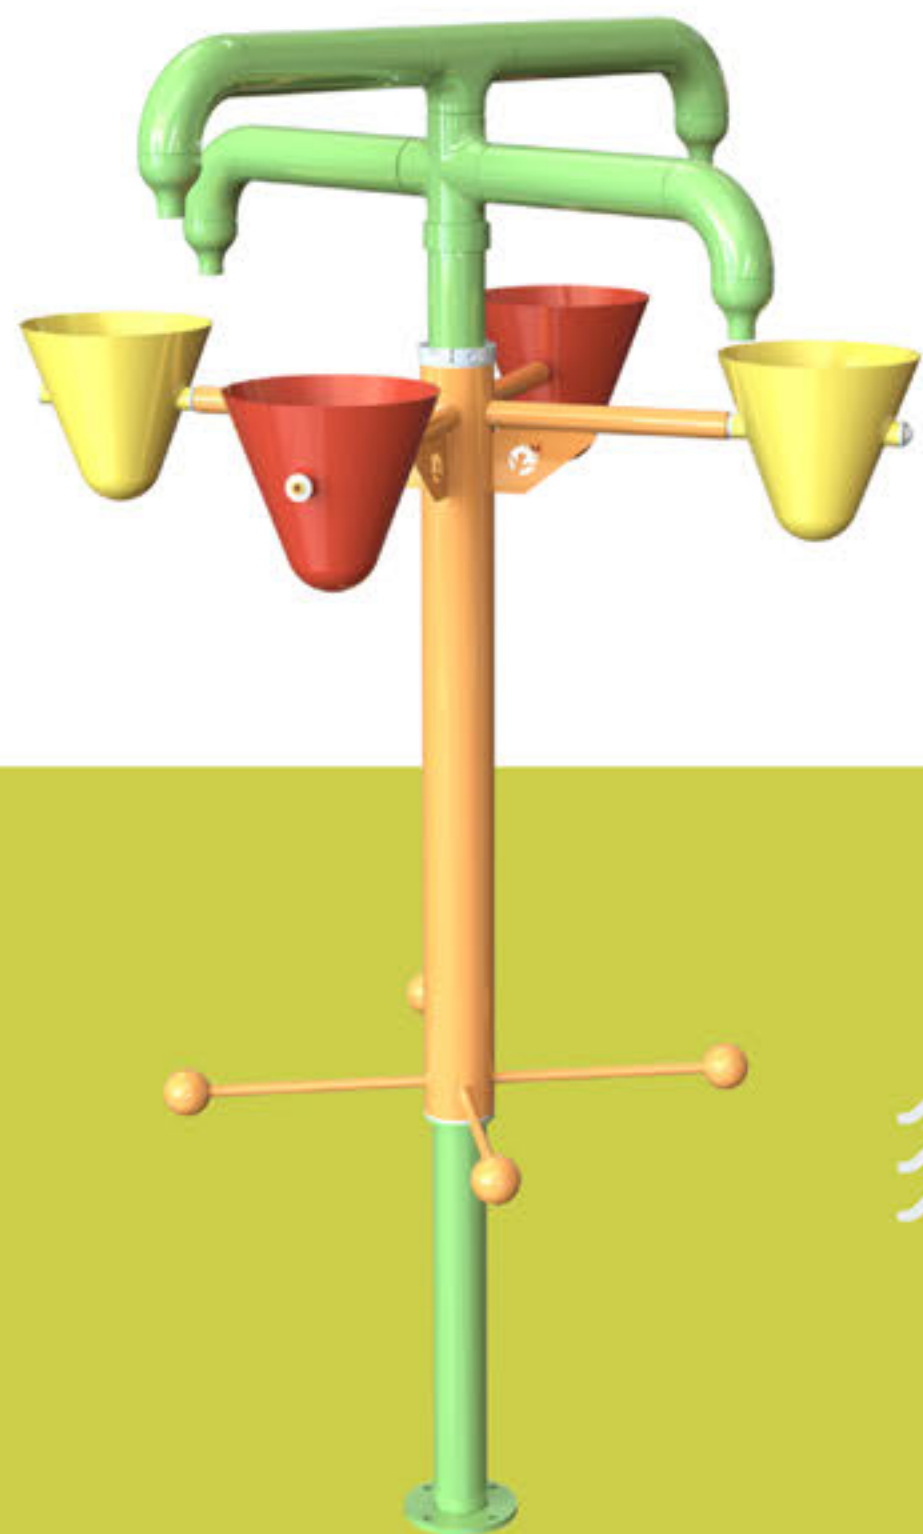

# Rain Dance

Get ready for a watery dance party with the Rain Dance! This awesome feature has nozzles built into its top pipe that spray water at a fun angle, creating a magical rain-like experience.

# Octopus

Dive into the Octopus splash zone! **Run or roll through its arches** with interchangeable nozzles for powerful jets or misty sprays.

# Flow Station

Get ready for splashy fun at the Flow Station! With three stations to explore, kids can control water flow with **shapes, gates, and a giant ball valve**, creating endless watery adventures! Perfect for little ones who love **tactile play!**

# Canopy Cascade

Get ready for water wonders with the Canopy Cascade! This awesome spot has a magical **360-degree umbrella** nozzle, making a cool **water canopy** for kids to play with and hide under.