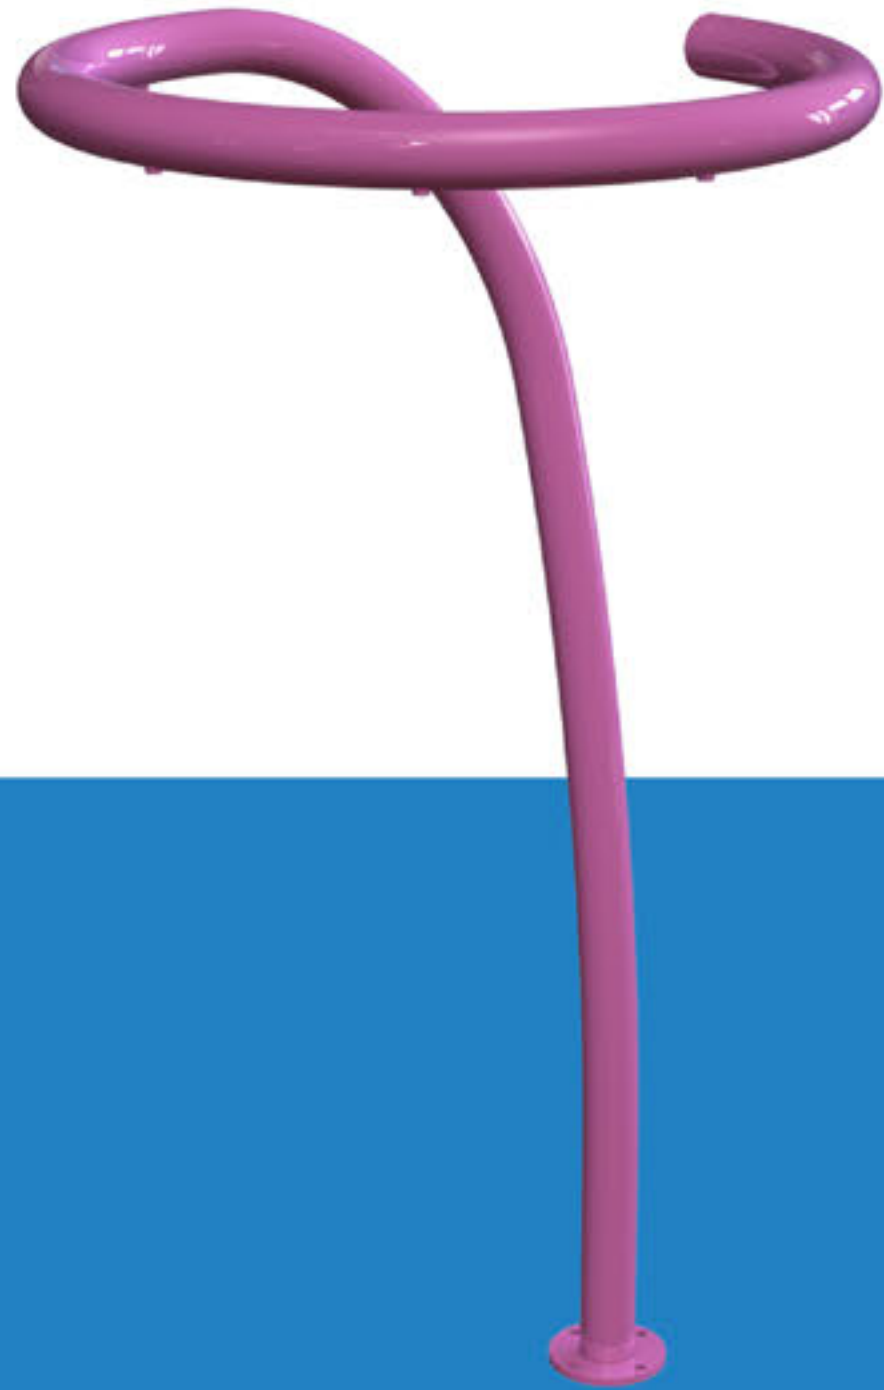

Rain Dance

Get ready for a watery dance party with the Rain Dance! This awesome feature has nozzles built into its top pipe that spray water at a fun angle, creating a magical rain-like experience.