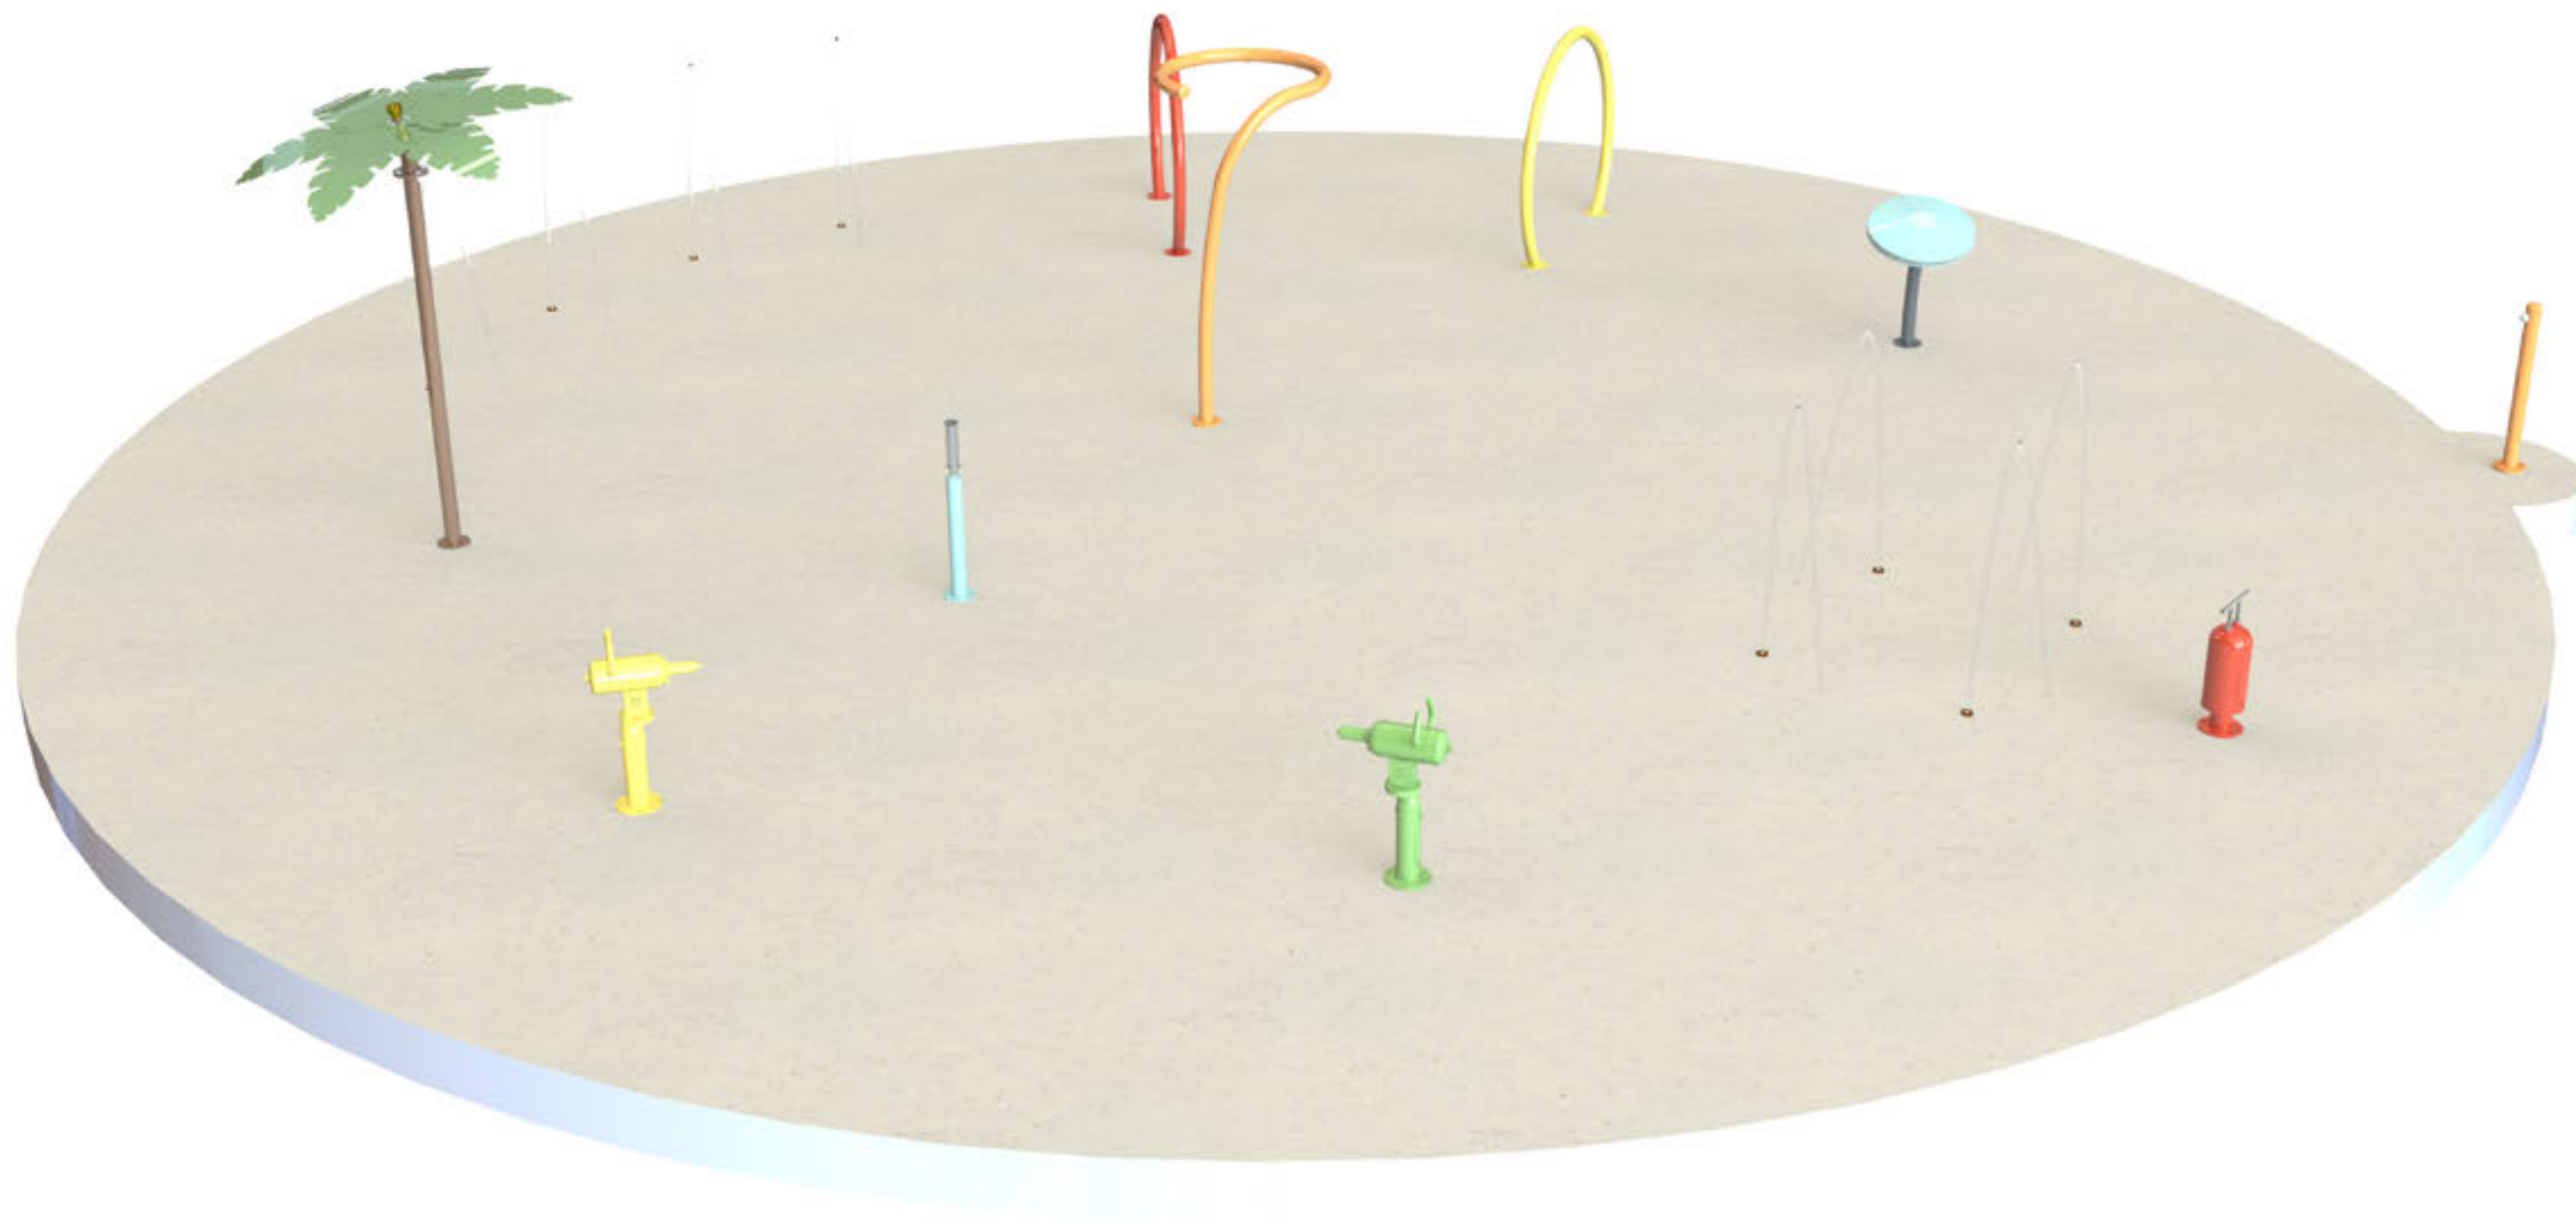

Project Concept Examples

CONCEPT EXAMPLE