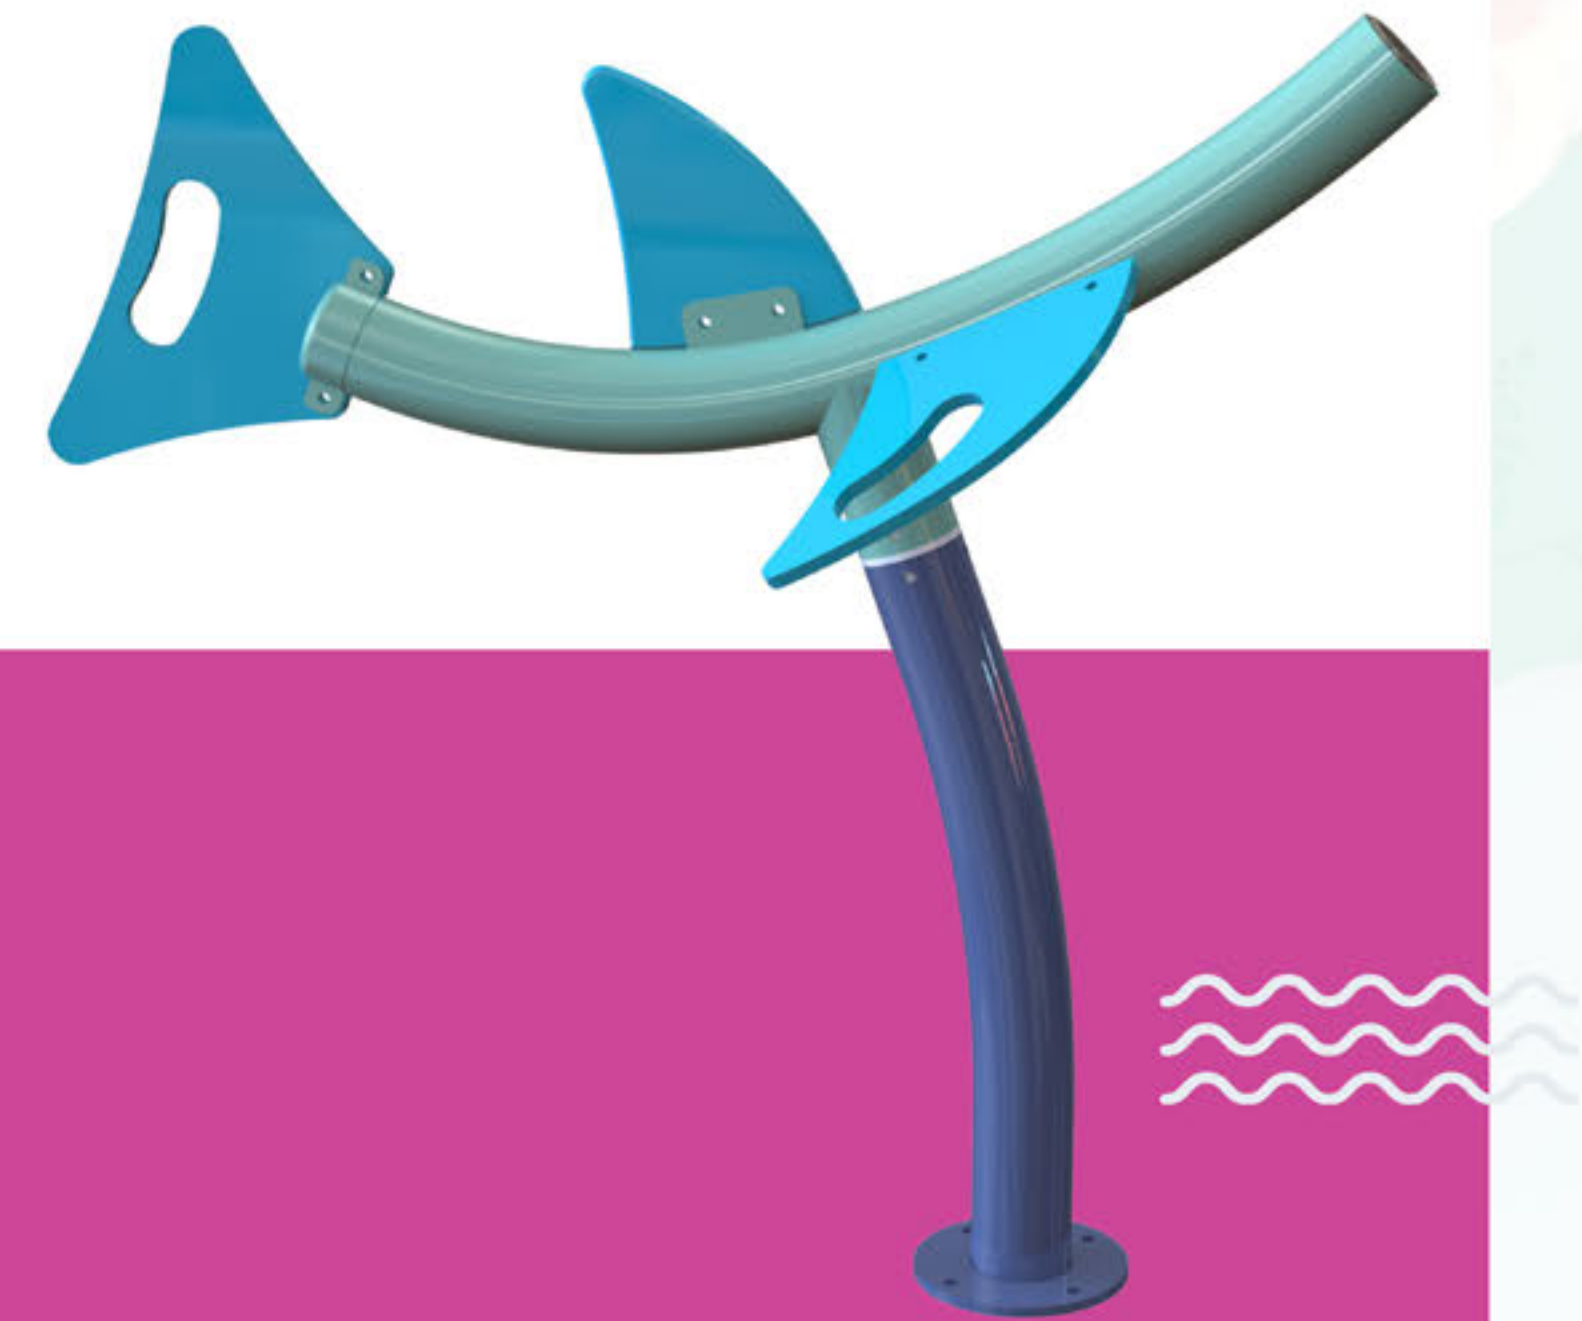

# Canopy Cascade

Get ready for water wonders with the Canopy Cascade! This awesome spot has a magical **360-degree umbrella** nozzle, making a cool **water canopy** for kids to play with and hide under.

# Bucket Roulette

Get ready for a spinning splash party with the Bucket Roulette! The 360-degree **spinning buckets** can be aligned for a watery surprise or turned to drench the kids directly. **Watch the buckets tip** on their own once filled – it's water play with a twist!

# Aqua Twirl

With a **100-degree pivot base** and integrated handles, it's easy to **point and play**. Plus, the adjustable flow nozzle sprayer guarantees a splashtastic time every time!

# Wee Womper

The Wee Womper is a versatile water blaster **designed for young adventurers**, sparking fun water battles on the aquatic playground. With a simple button press, a **friendly stream of water** ensures endless sunny-day entertainment.