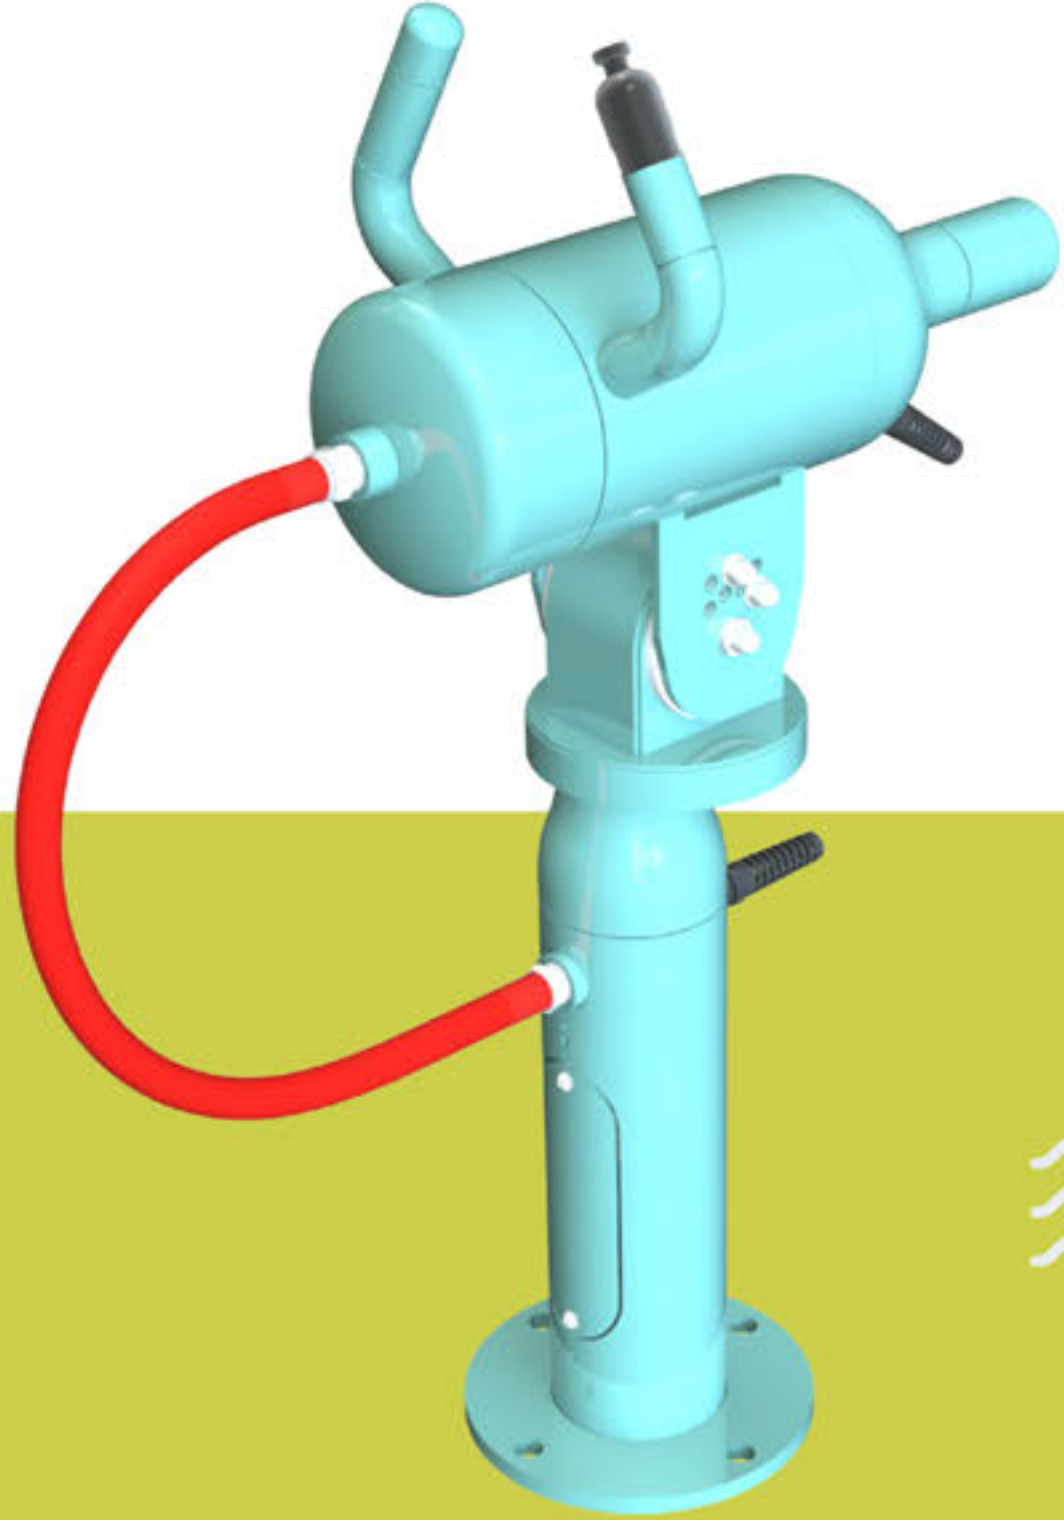

# Aqua Twirl

With a **100-degree pivot base** and integrated handles, it's easy to **point and play**. Plus, the adjustable flow nozzle sprayer guarantees a splashtastic time every time!

# Wee Womper

The Wee Womper is a versatile water blaster **designed for young adventurers**, sparking fun water battles on the aquatic playground. With a simple button press, a **friendly stream of water** ensures endless sunny-day entertainment.