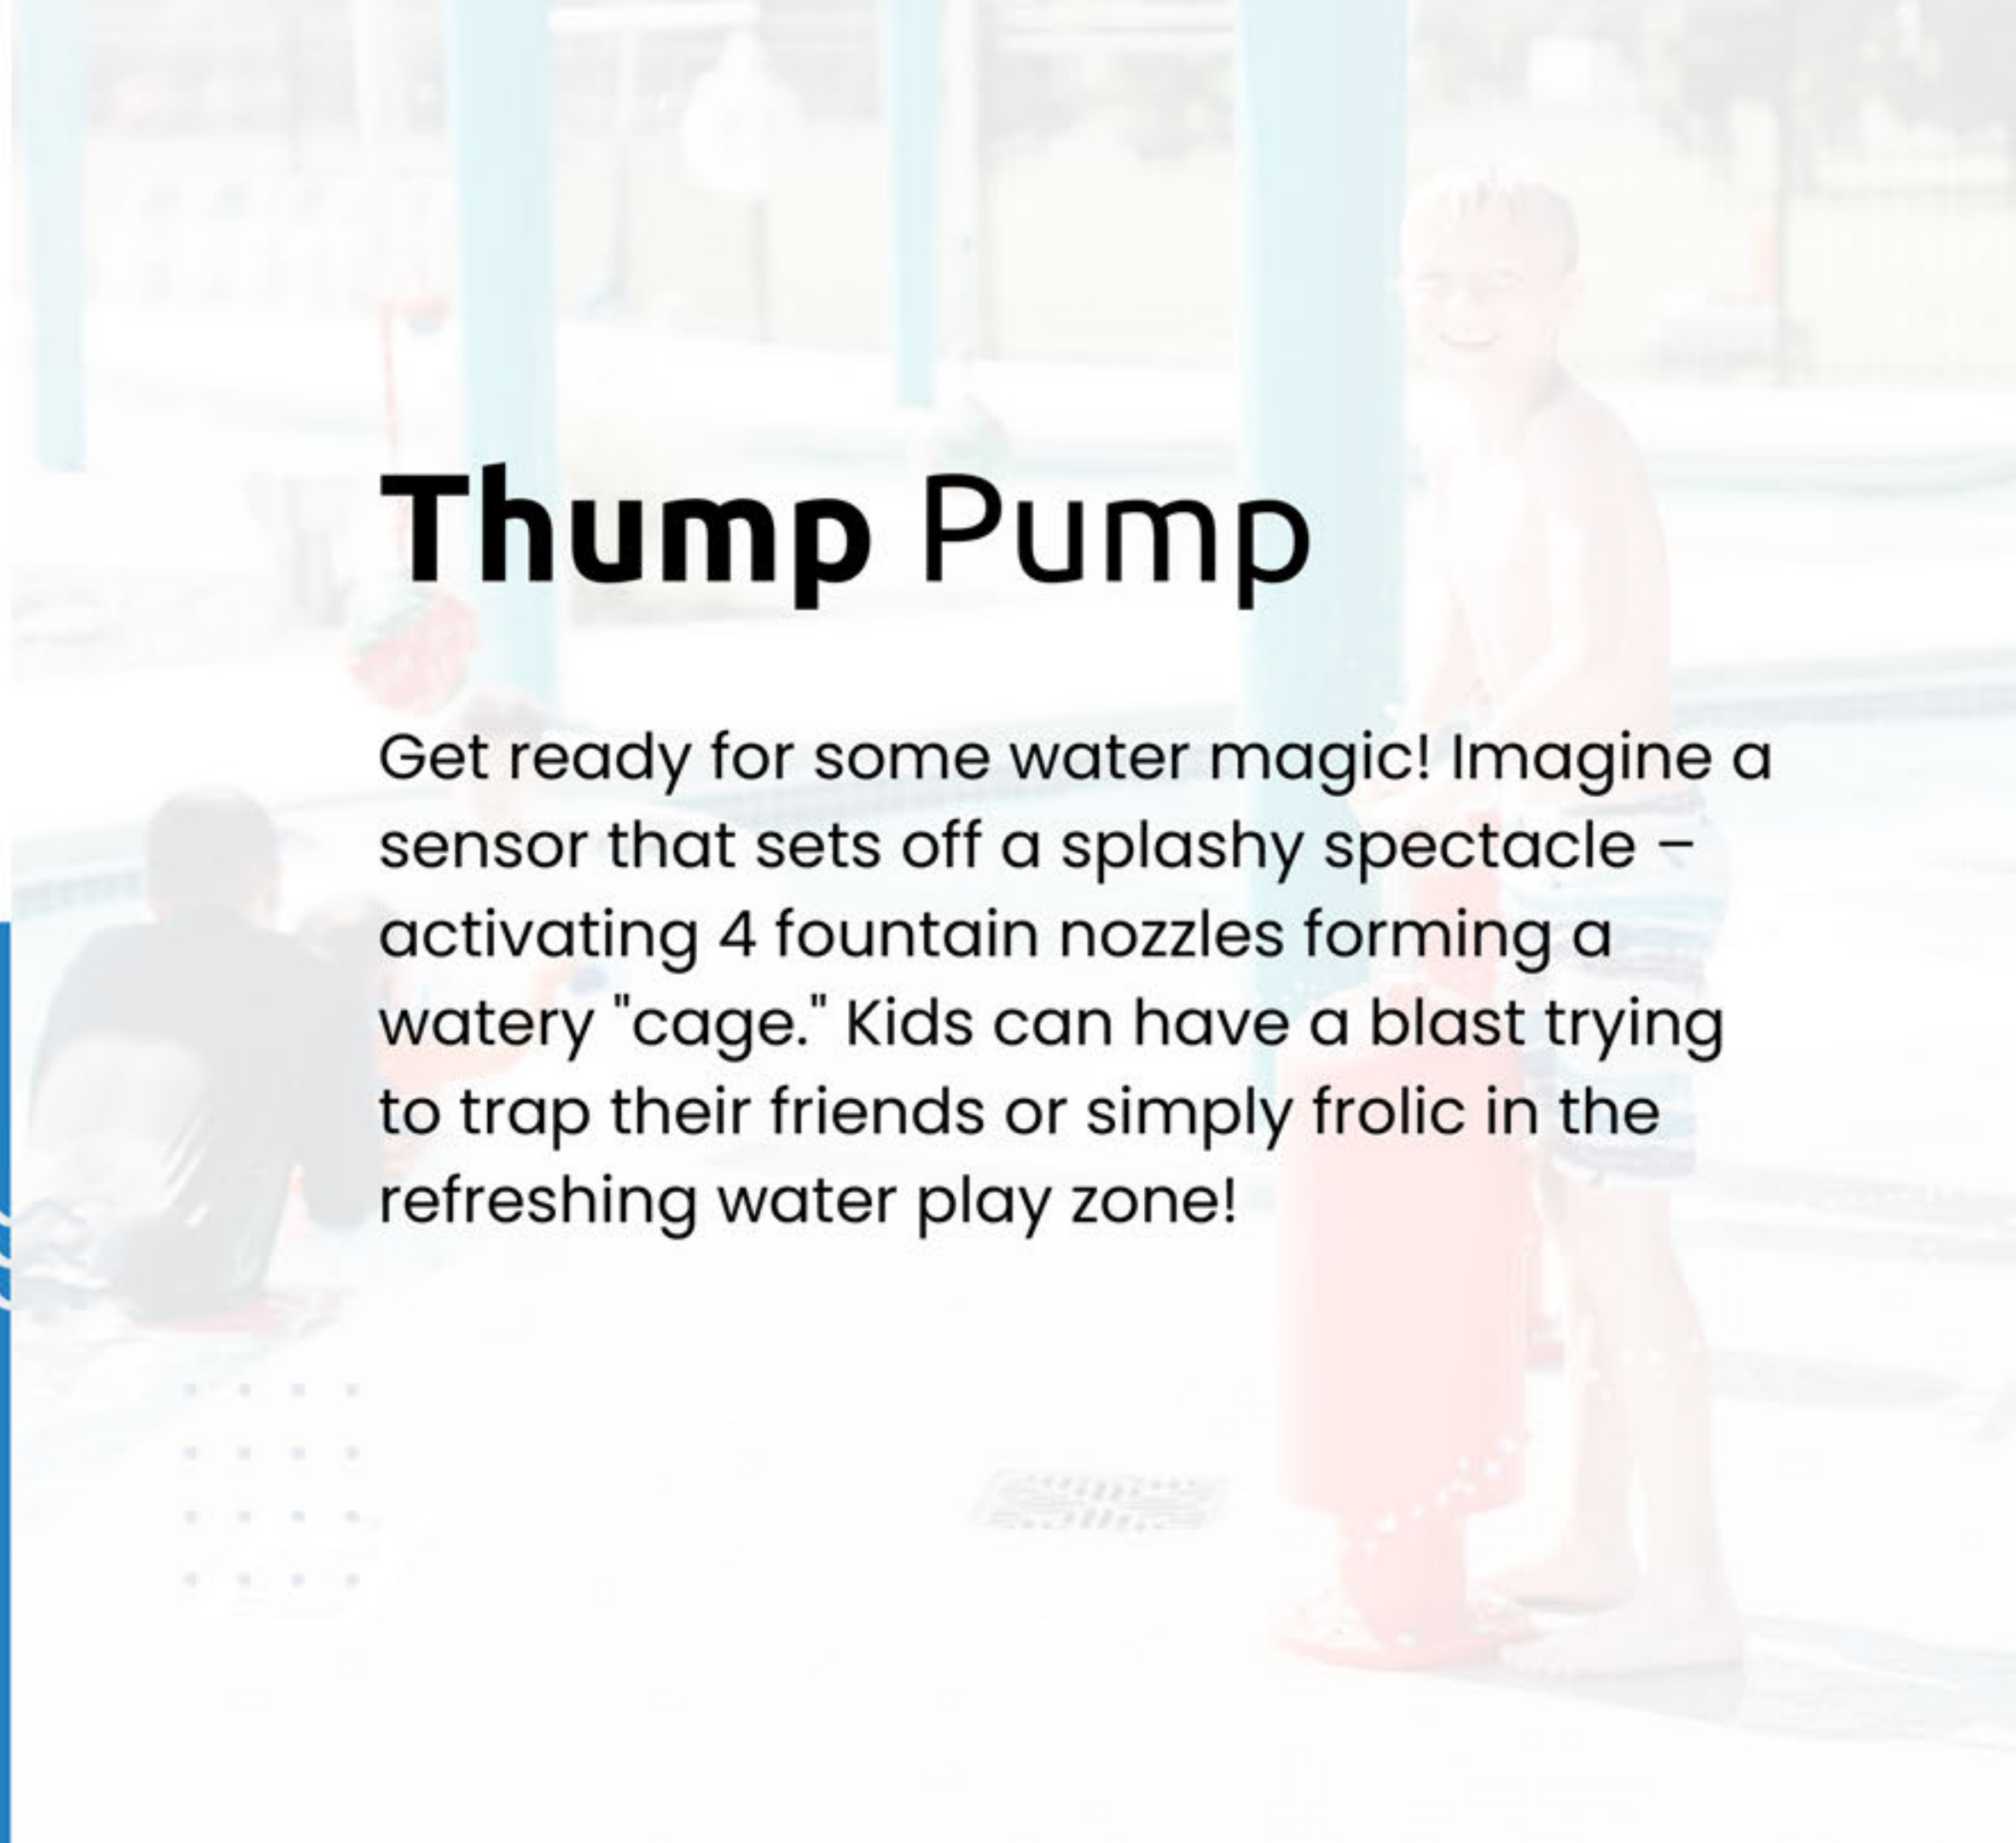

# Bucket Roulette

Get ready for a spinning splash party with the Bucket Roulette! The 360-degree **spinning buckets** can be aligned for a watery surprise or turned to drench the kids directly. **Watch the buckets tip** on their own once filled – it's water play with a twist!

# Aqua Twirl

With a **100-degree pivot base** and integrated handles, it's easy to **point and play**. Plus, the adjustable flow nozzle sprayer guarantees a splashtastic time every time!

# Wee Womper

The Wee Womper is a versatile water blaster **designed for young adventurers**, sparking fun water battles on the aquatic playground. With a simple button press, a **friendly stream of water** ensures endless sunny-day entertainment.