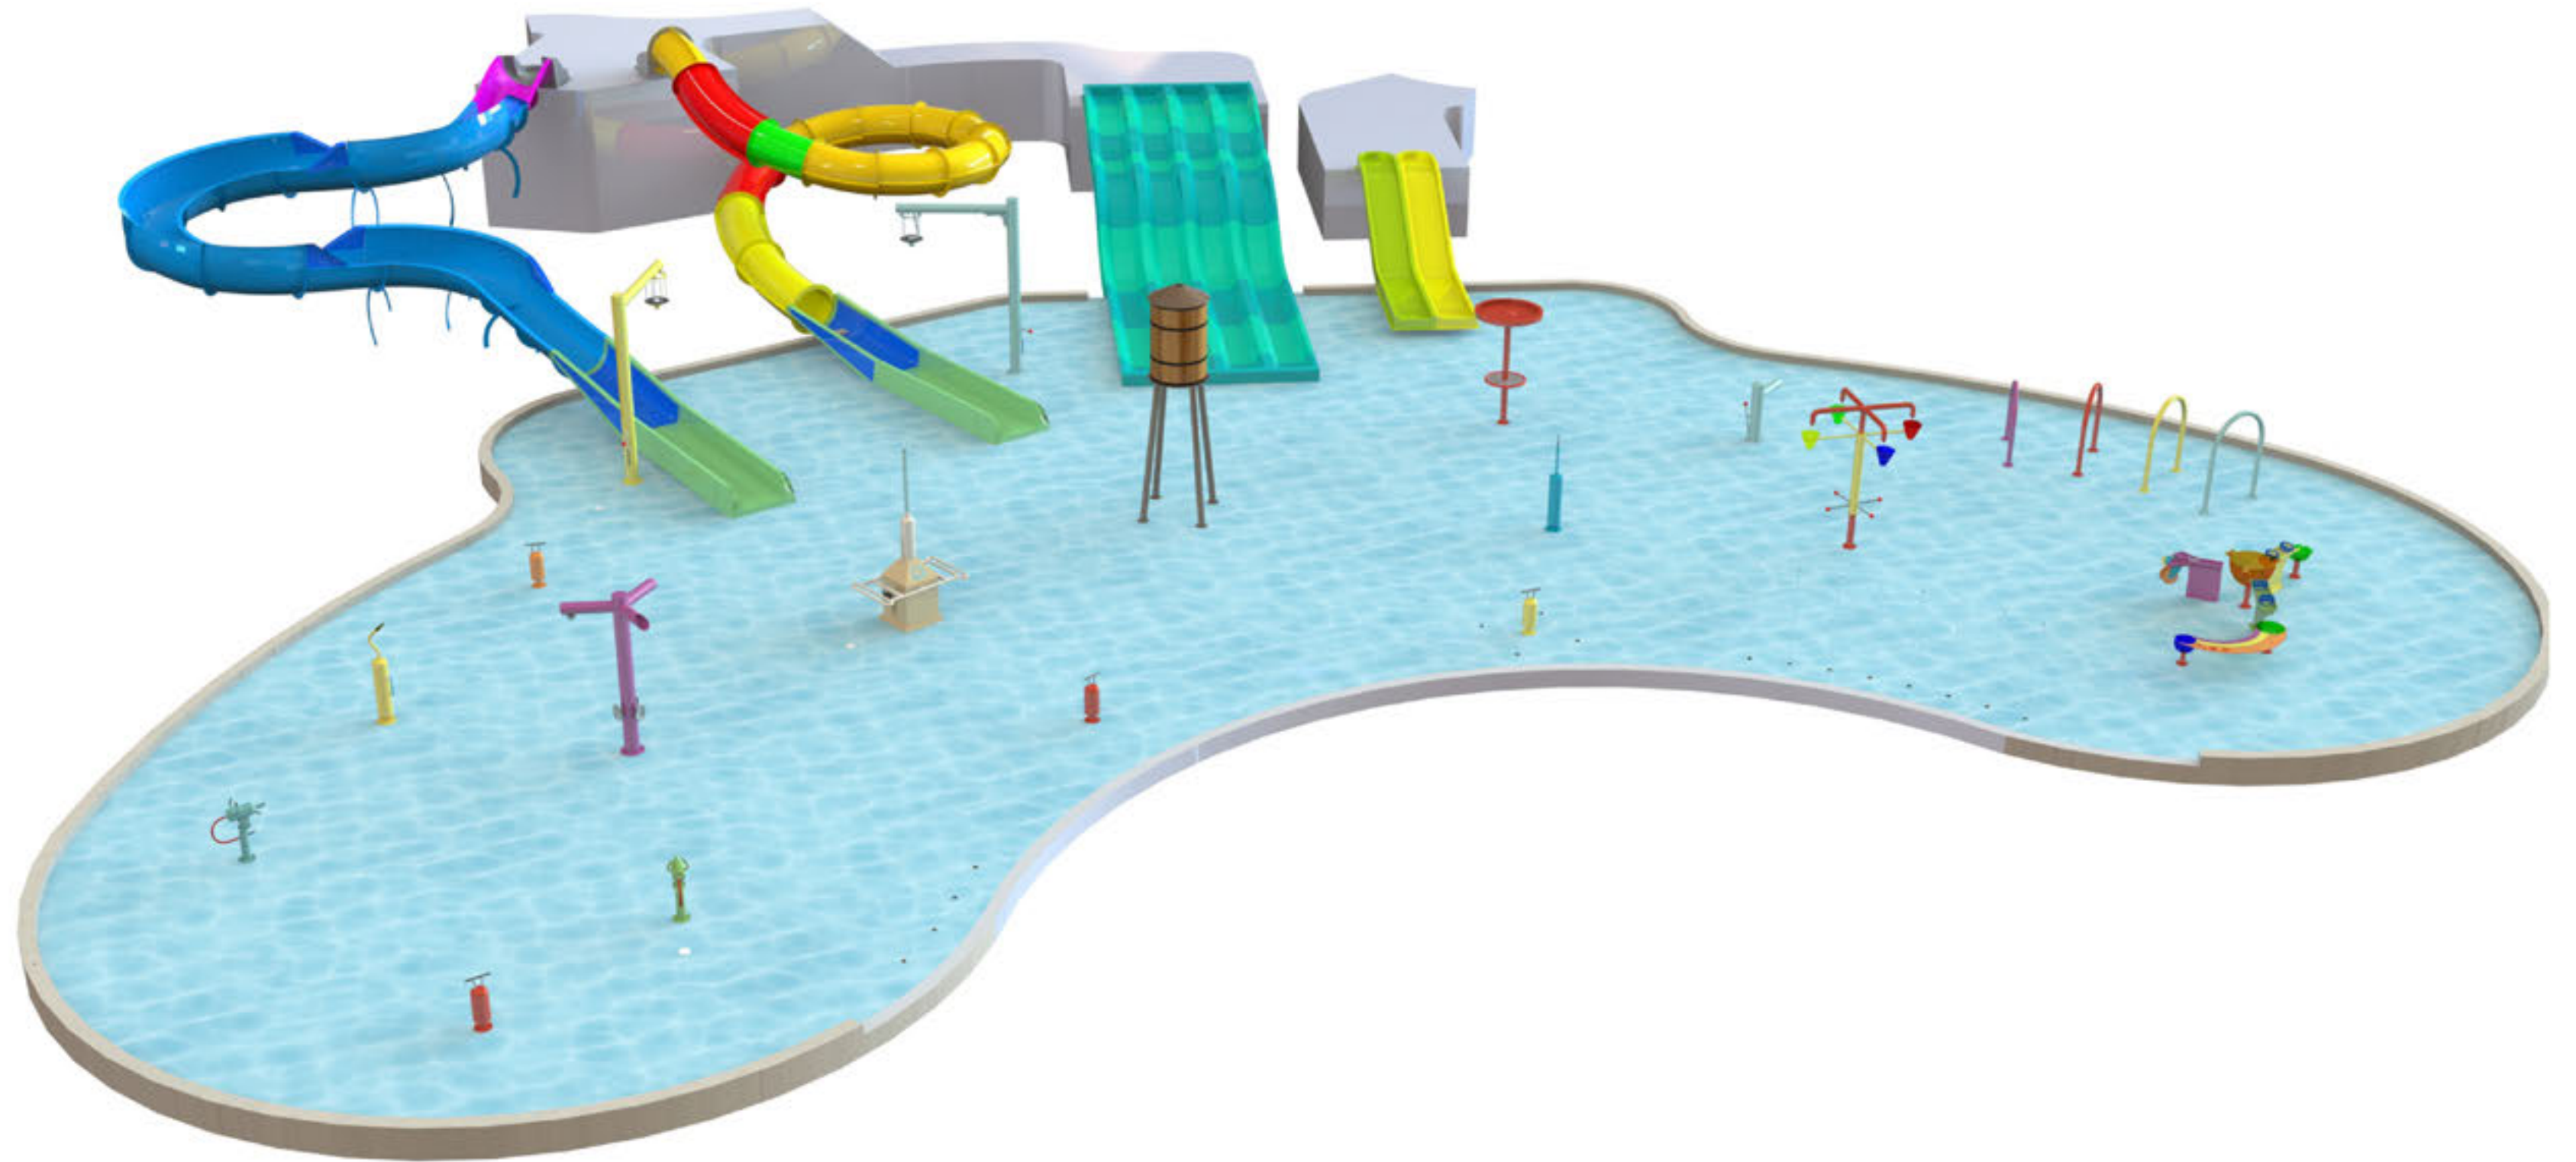

# KID ACTIVATED

## - COLLABORATIVE -

With our Rain Maker feature, kids collaborate by rocking an activation handle back and forth in a playful see-saw motion, which charges up this exciting attraction.

As they rock the handle, it pumps up the air bellows beneath. **A brilliant light bar provides a clear indication of the "charging status"**. When the Rain Maker is fully charged, a powerful burst of air propels water into a magnificent vertical plume, shooting high into the sky!

# Project Concept Examples

CONCEPT EXAMPLE