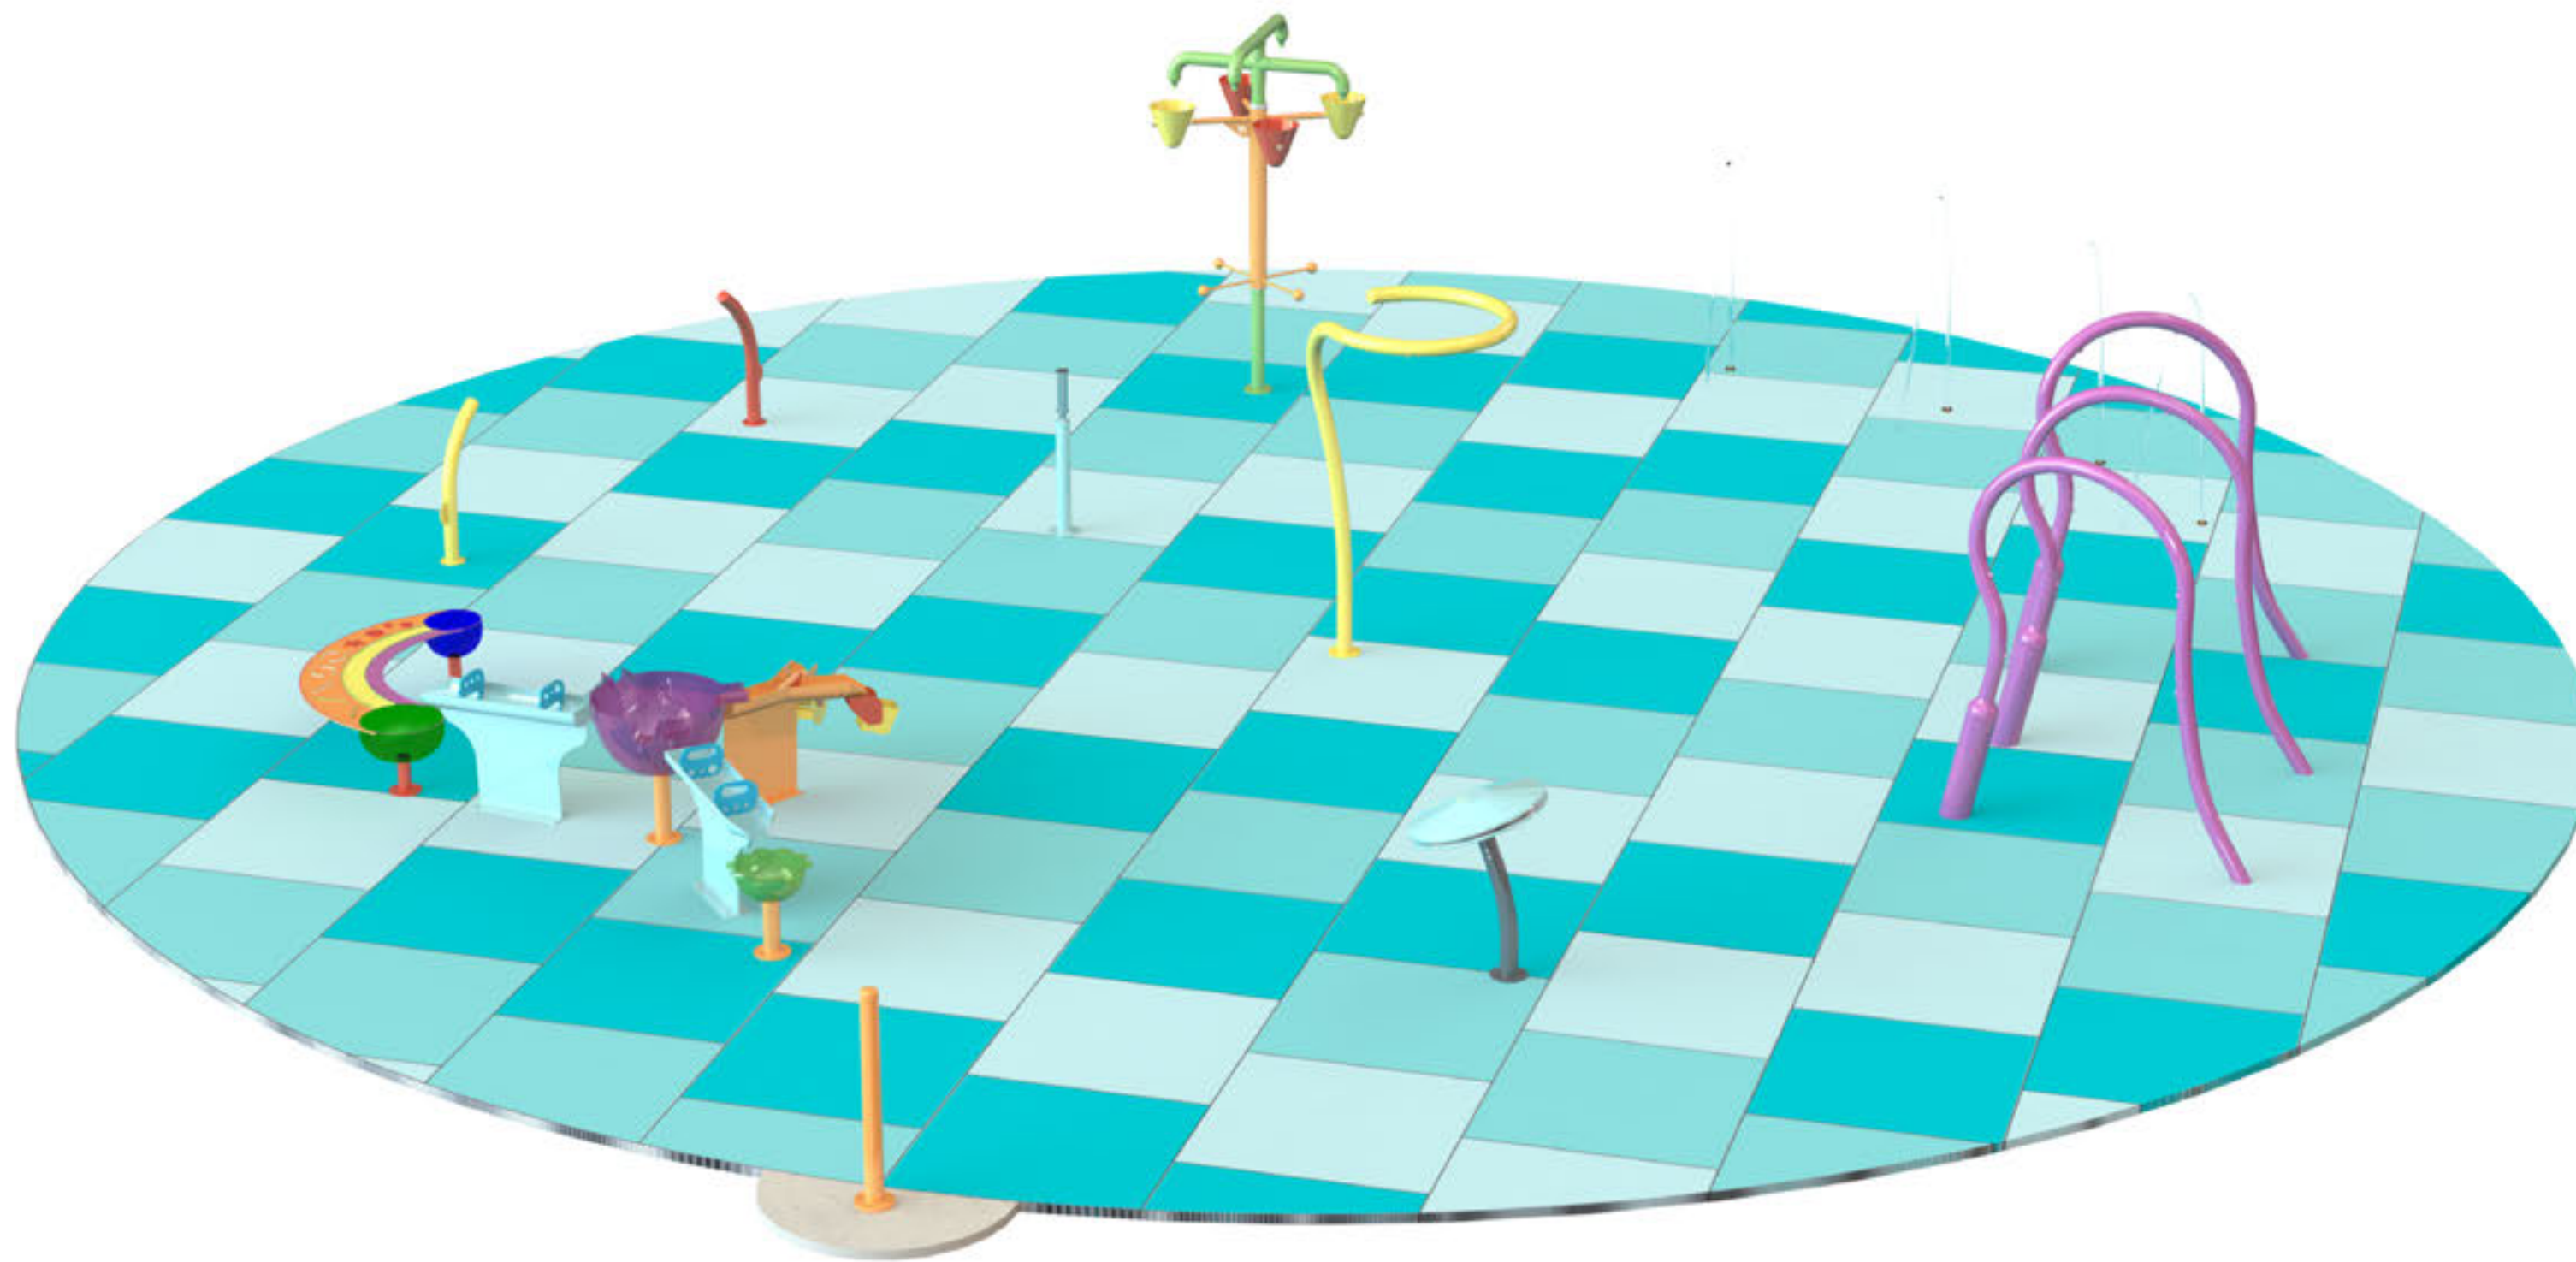

Project Concept Examples

CONCEPT EXAMPLE