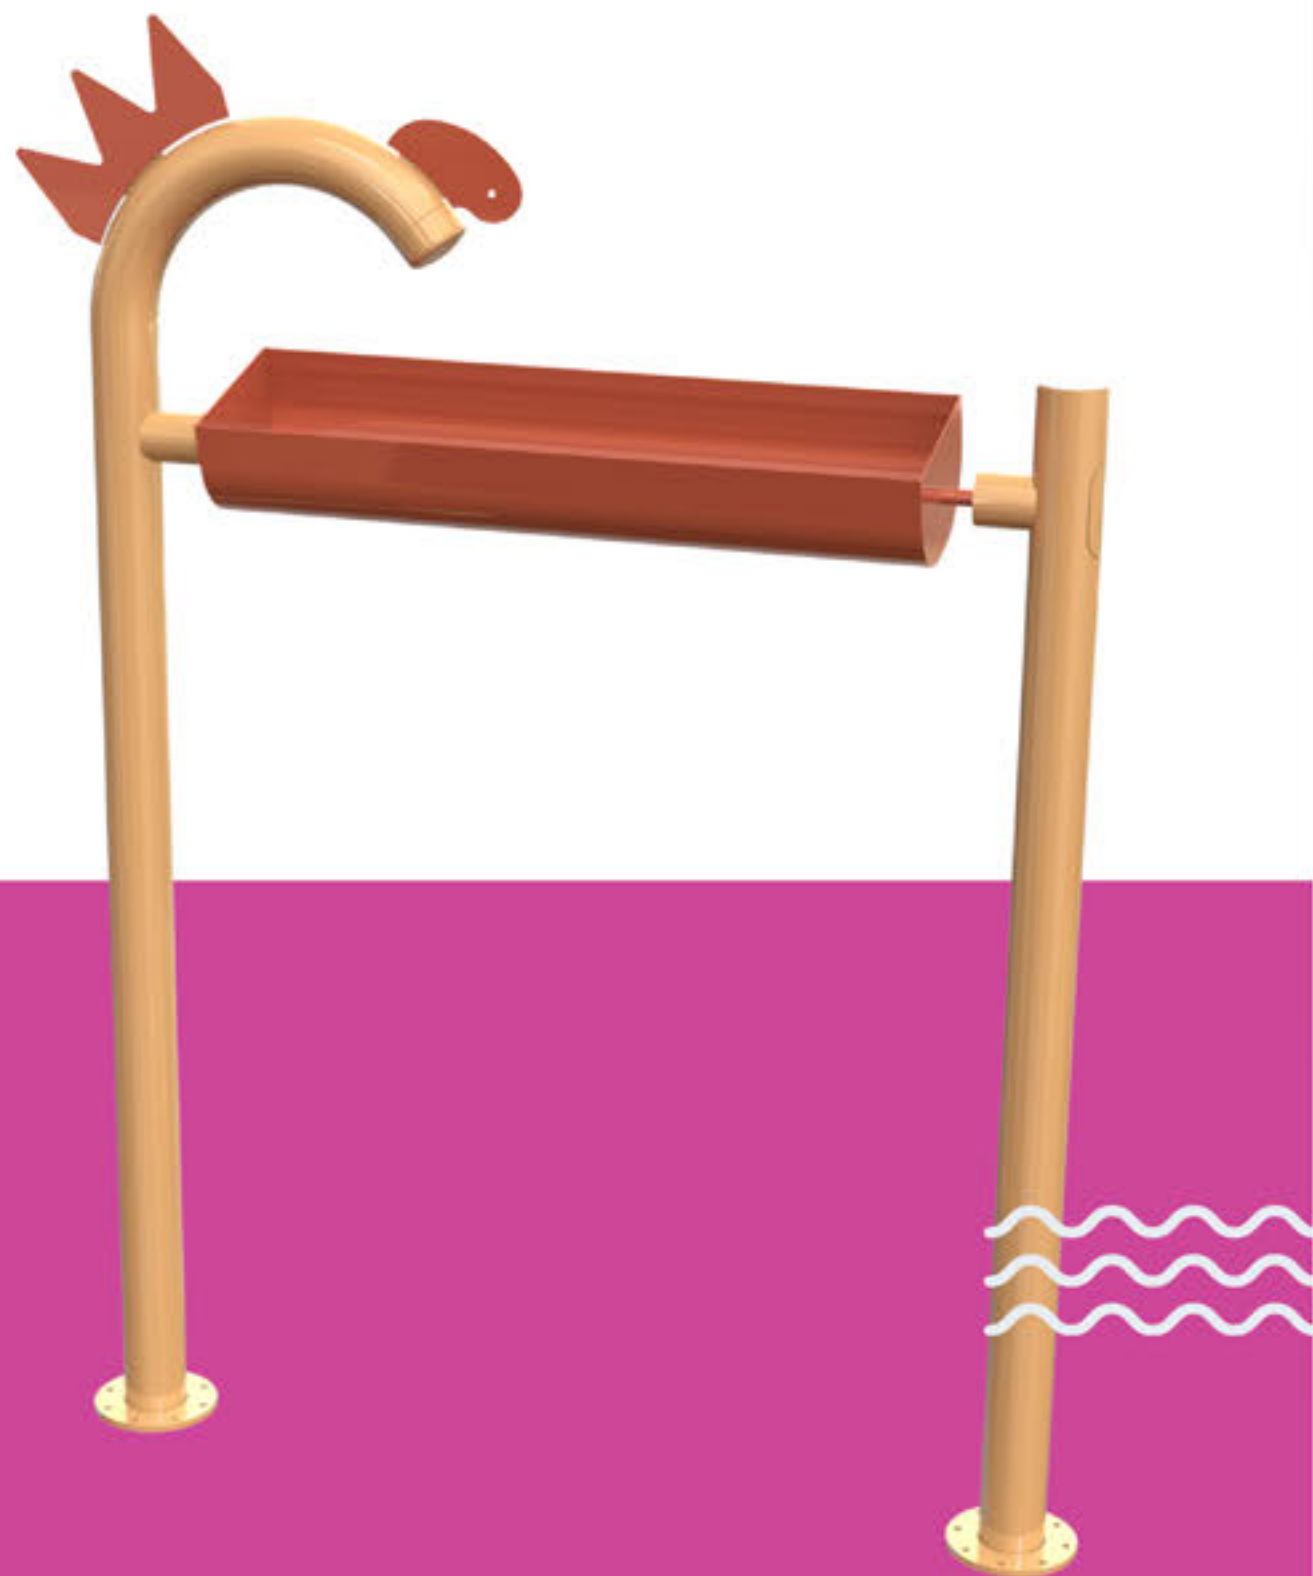

# Toad Stool Sprayer

Get ready for a whimsical water adventure with the Toadstool Sprayer! With a spin-tastic 360-degree base, watch as **magical spray holes shoot up**, turning playtime into a fantastic splashy wonderland!

# Firestation

Get ready to be a water hero at the Fire Station! Spin the vertical pivot 360 degrees, and the side pivots can join in the fun with a limited 100-degree spin. **Take charge with the integrated handle, controlling each blaster nozzle independently** for a splashy adventure!

# Spin Doctor

Step into the musical water world of the Spin Doctor! With a fixed base, the central record fills and spins, shooting water out in a cool spiral pattern. **The left arm rocks fixed nozzles on spinning music paddles,** while the right brings the beats with a speaker and spraying nozzles. Get ready for a watery concert with translucent and themed tube amp attachments!

# Paddle Sprayer

Get ready for a whirlwind of water fun with the Paddle Sprayer! This awesome gadget boasts a spin-tastic **360-degree swivel** base with mounted nozzles that spray into a twirling paddle. **Twist the top using the push handles, and watch the water dance** as it rotates and splashes below. It's twisty-turny water play at its best!