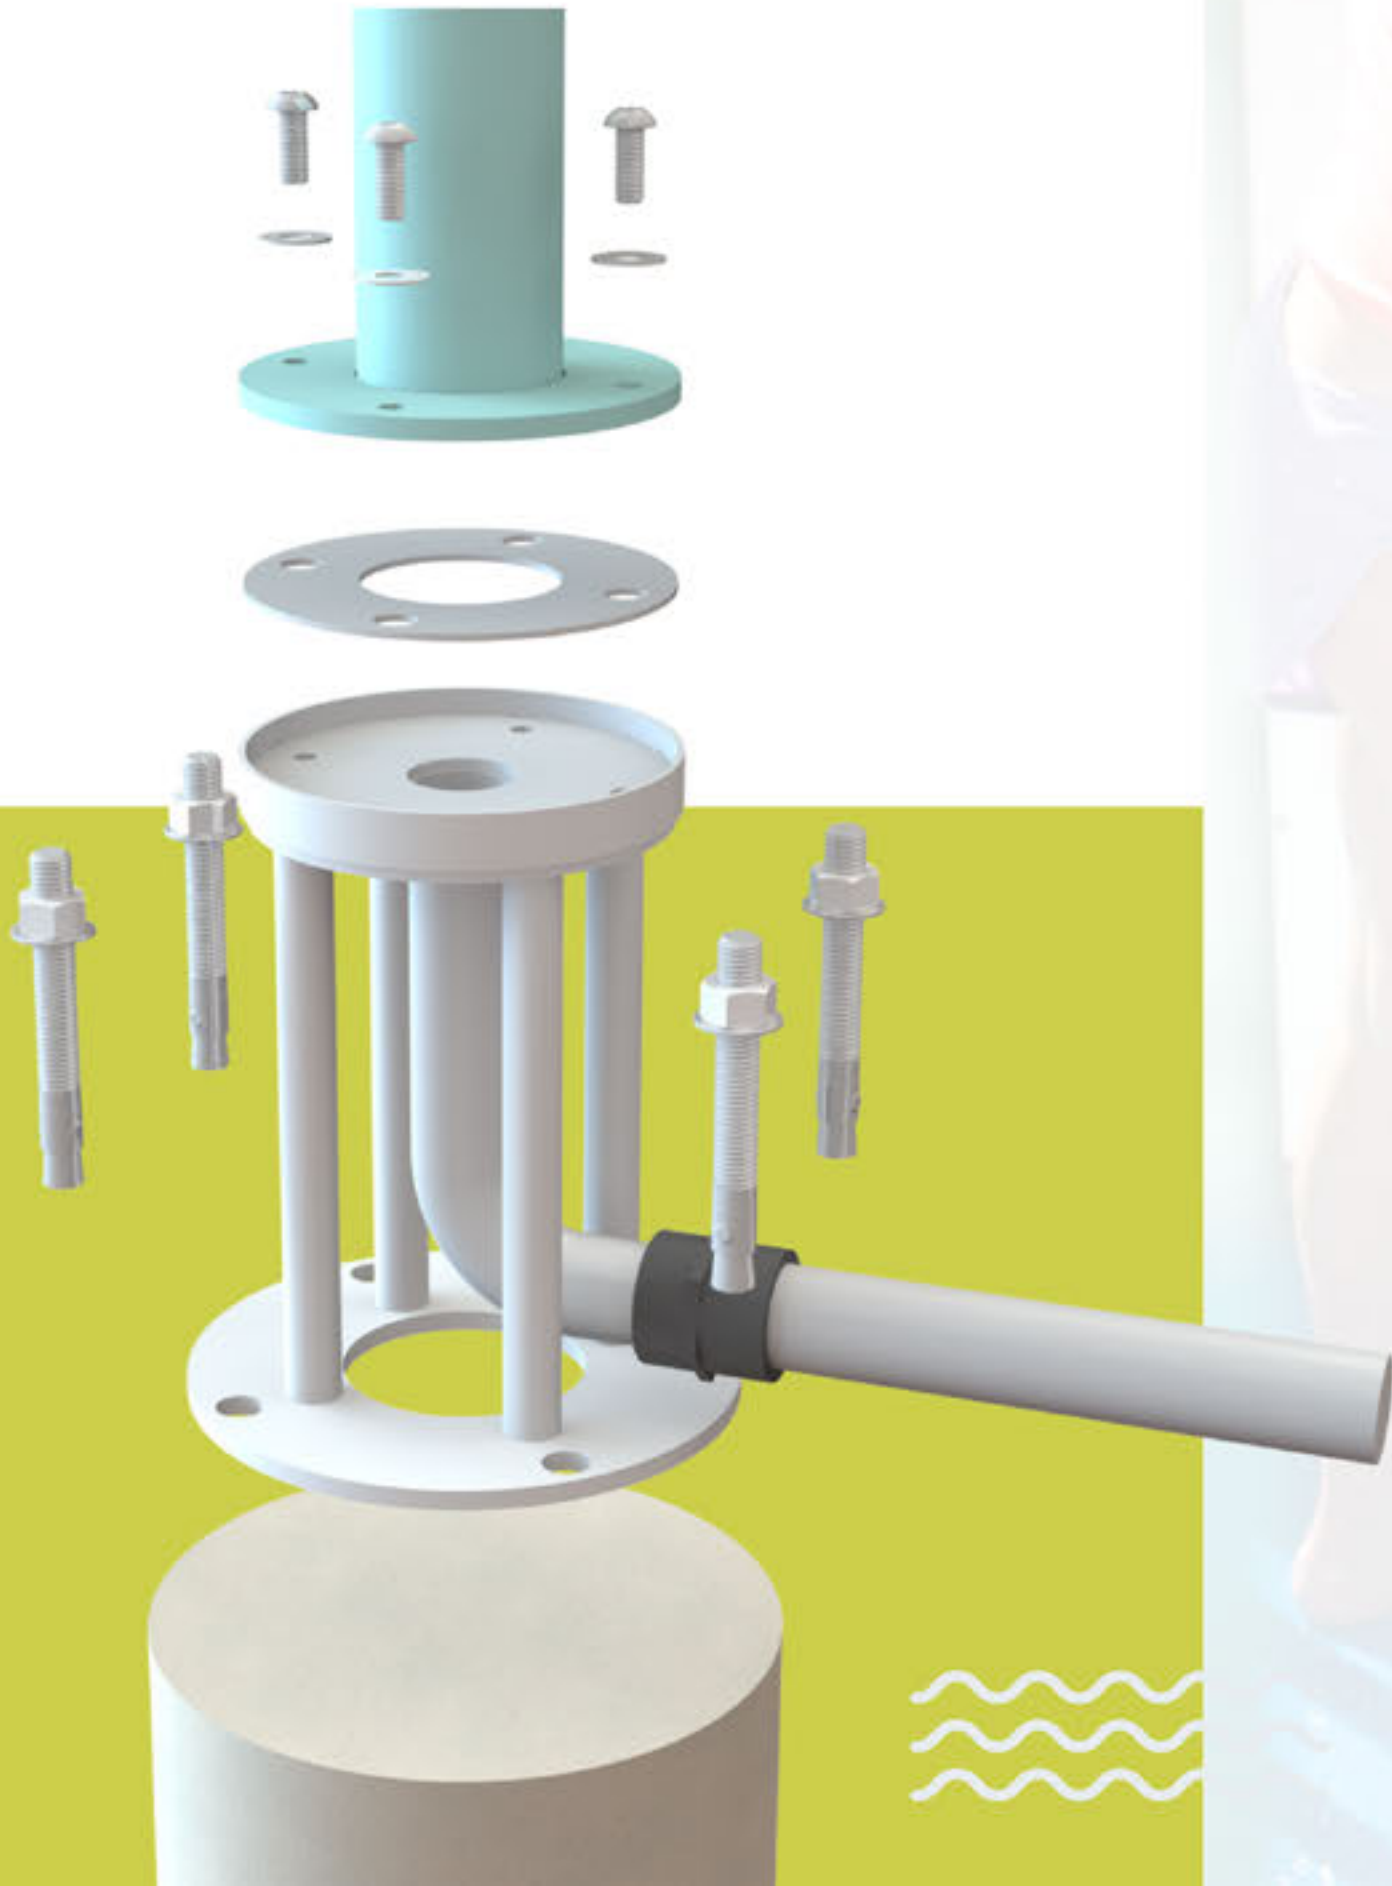

Embedment Plate

- Features a trim ring for a finished flush to grade flange surface.
- Fabricated by Interactive Play and shipped for on-site installation.
- Installed using concrete anchors to a poured concrete pier, 12 inches below grade (varies based on plate size and finish type).
- Plumbing connection is run directly to the Embedment Plate during install.

CONNECTION AND SEAL:

- Interactive's base flange connects to the Embedment Plate with a gasket.
- Stainless steel button head bolts ensure a water-tight seal.
- Allows for easy feature swapping or removal for cleaning.

LIFE FLOOR INSTALLATION:

- For Life Floor installation, the interactive flange's top surface should be 1/4 inches above concrete grade.
- Enables proper compression of the 3/8 inch-thick Life Floor tile.