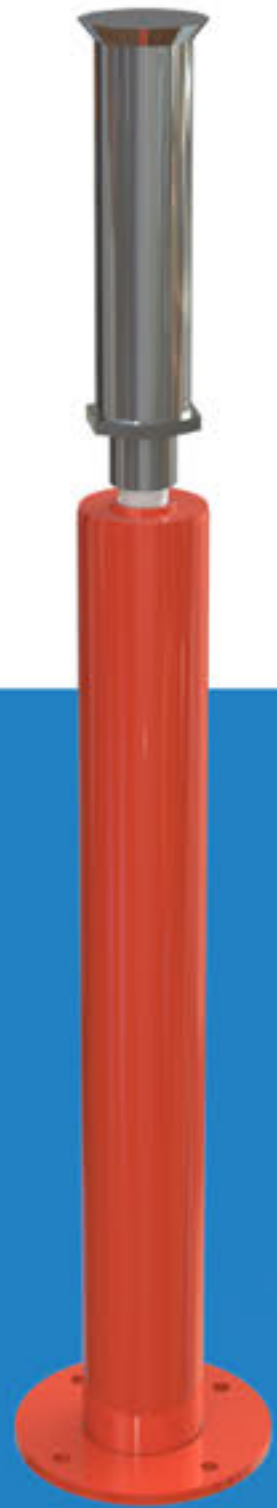

Canopy Cascade

Get ready for water wonders with the Canopy Cascade! This awesome spot has a magical **360-degree umbrella** nozzle, making a cool **water canopy** for kids to play with and hide under.