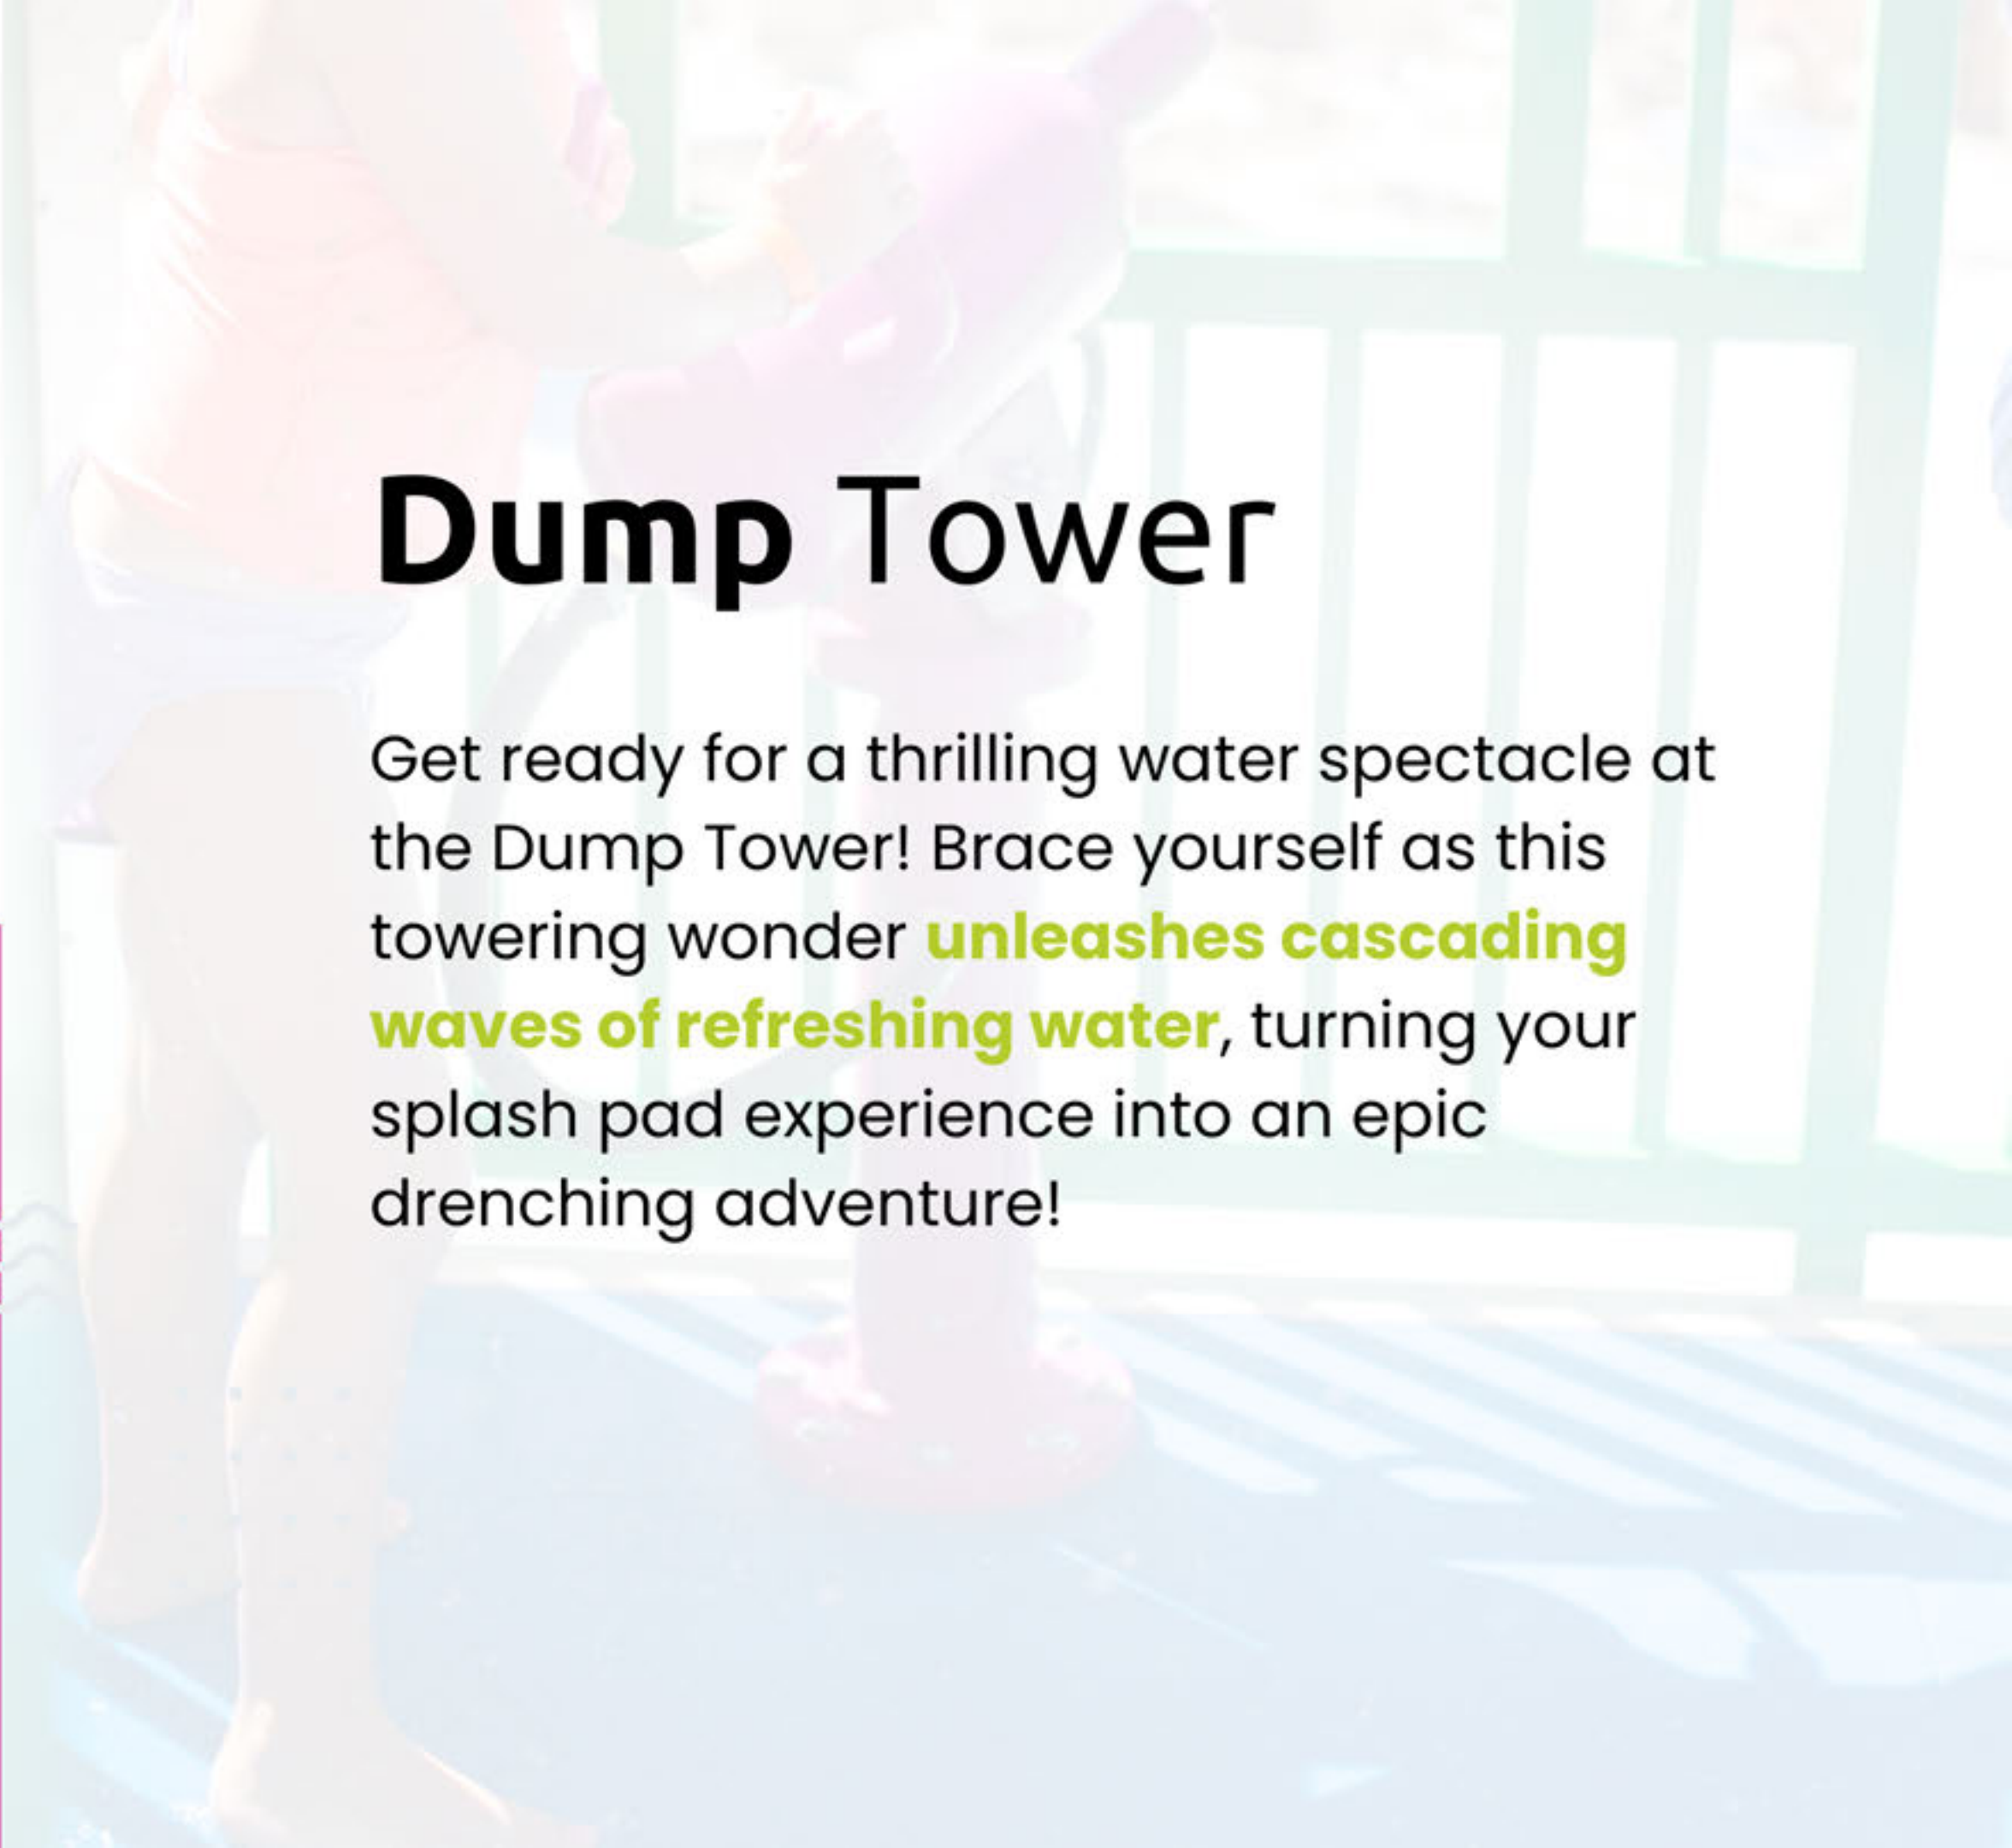

# Paddle Sprayer

Get ready for a whirlwind of water fun with the Paddle Sprayer! This awesome gadget boasts a spin-tastic **360-degree swivel** base with mounted nozzles that spray into a twirling paddle. **Twist the top using the push handles, and watch the water dance** as it rotates and splashes below. It's twisty-turny water play at its best!

# Dump Tower

Get ready for a thrilling water spectacle at the Dump Tower! Brace yourself as this towering wonder **unleashes cascading waves of refreshing water**, turning your splash pad experience into an epic drenching adventure!