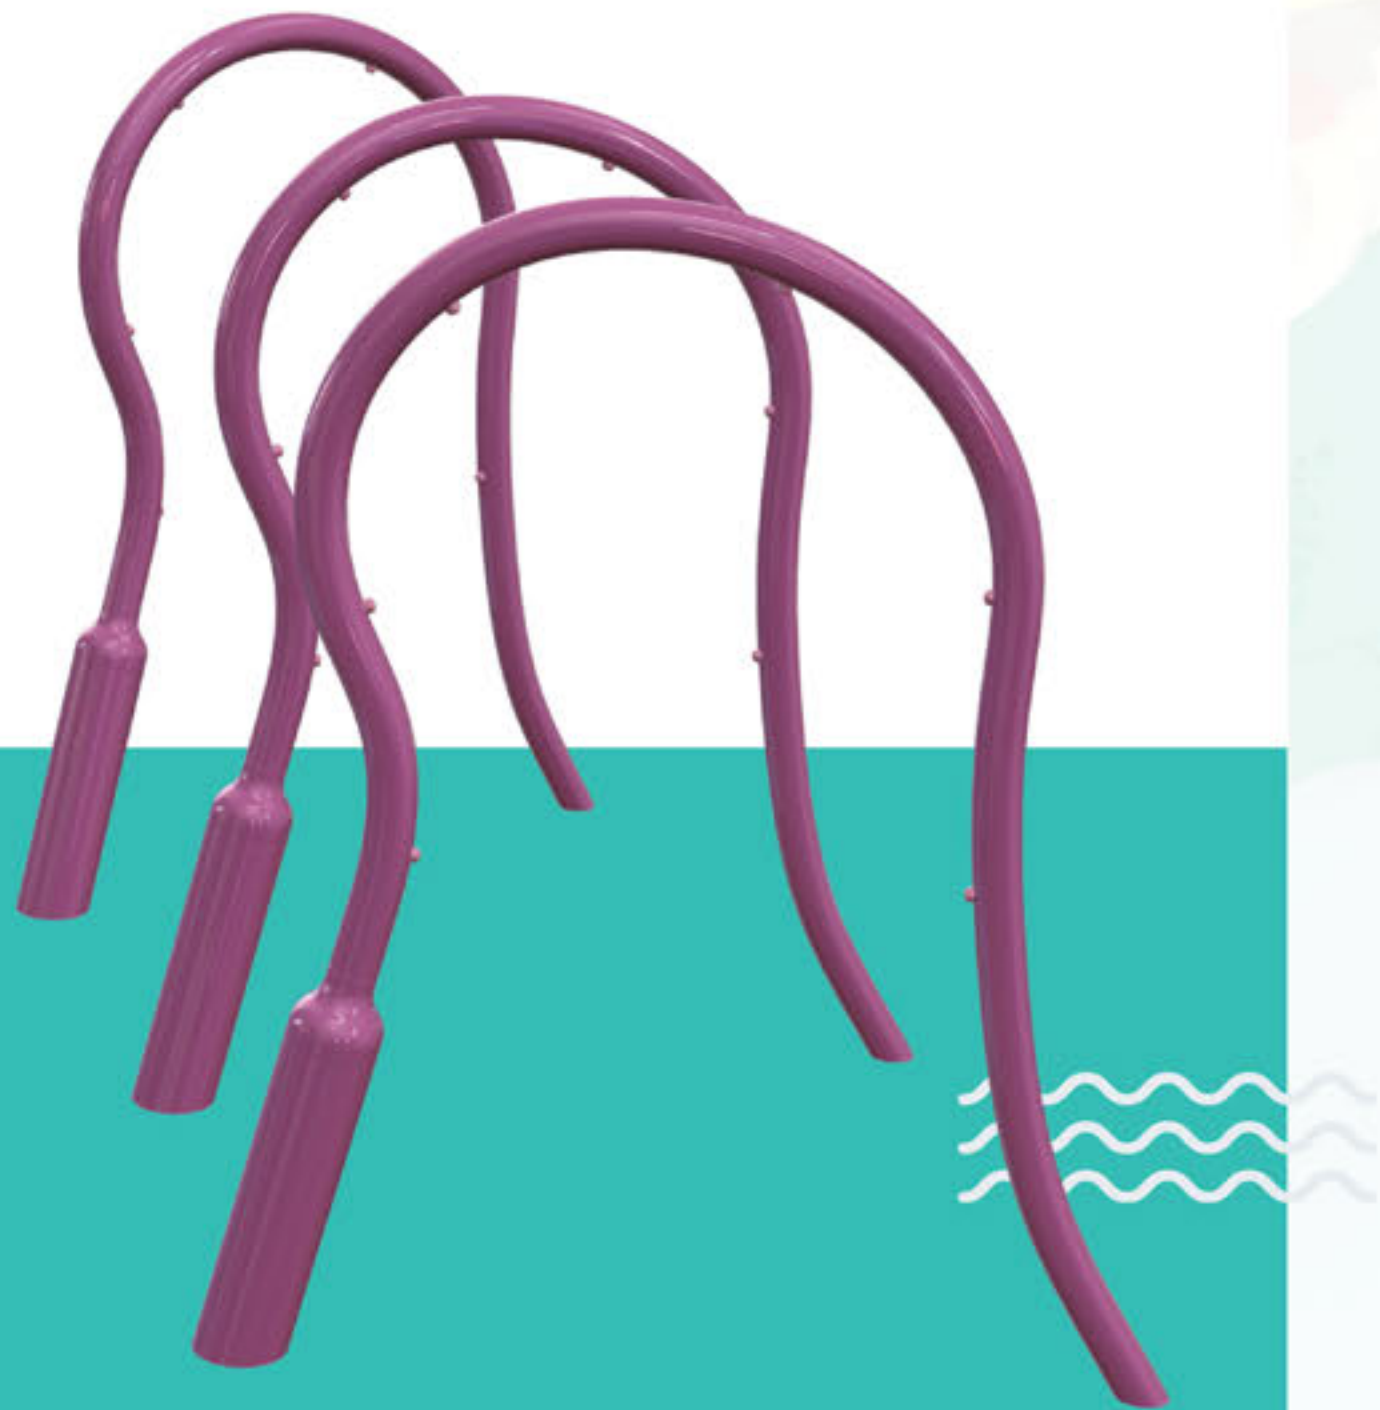

# UFO SPRAYER

Get ready for an **out-of-this-world water party** with the UFO Sprayer! This awesome gadget has a spin-tastic 360-degree base and is surrounded by multiple magical holes that shoot water in all directions.

# Palm Tree

The Palm Tree water feature brings beach vibes to life with its Activation Post-activated fun! **Mimicking a sunny day at the beach**, it showers water gently from the built-in top nozzle, creating **a refreshing rain effect as it trickles down.**

With customizable nozzle sizes and easy flow control via the manifold's throttle valve, kids of all abilities can cool off effortlessly under the playful leaves—no pulling ropes or pushing handles required!

# Rain Dance

Get ready for a watery dance party with the Rain Dance! This awesome feature has nozzles built into its top pipe that spray water at a fun angle, creating a magical rain-like experience.