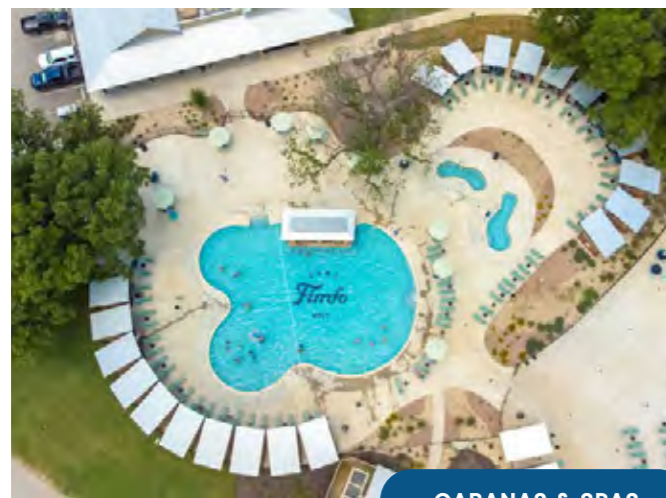

CABANAS & SPAS