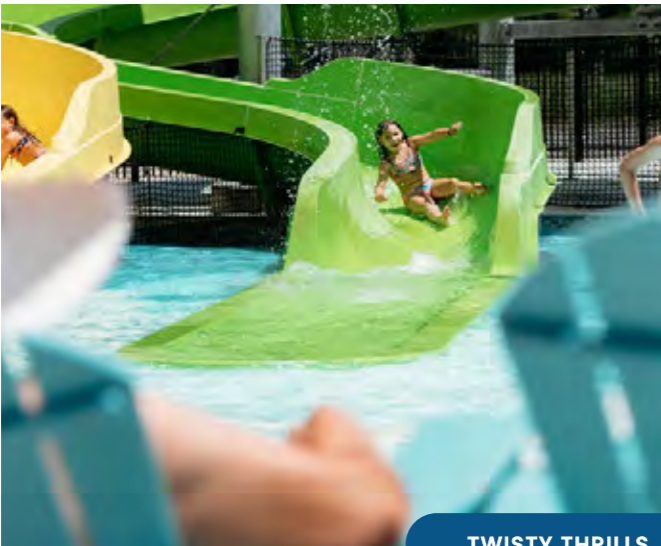

PREMIUM BUILDS

PROJECT SPOTLIGHT
CAMP MARGARITAVILLE
RV RESORT™

TWISTY THRILLS